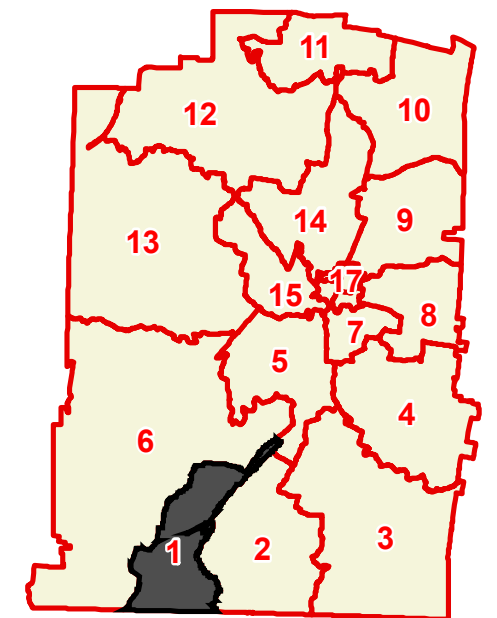

Lawrence County

County Commission District 1

- County Commission District
 - Interstates
 - U.S. Highway
 - State Highway
 - Local Roads
 - Railroads
 - Powerline
 - Creeks / Stream
 - Lakes / Rivers
 - Census Designated Place
- City, Town**
- Ethridge
 - Iron City
 - Lawrenceburg
 - Loretto
 - St. Joseph
 - County