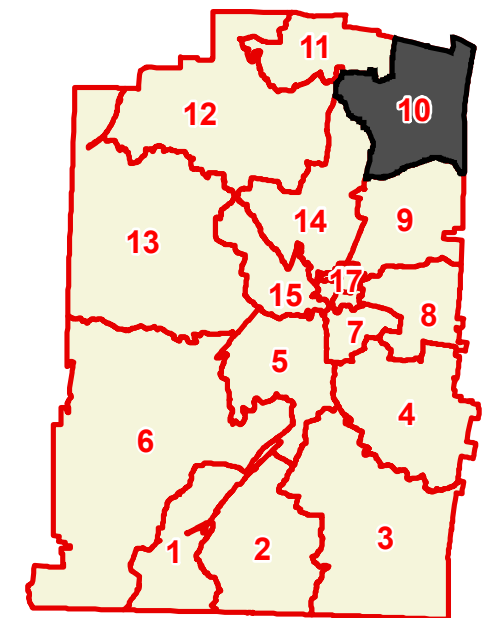

Lawrence County

County Commission District 10

- County Commission District
- Interstates
- U.S. Highway
- State Highway
- Local Roads
- Railroads
- Powerline
- Creeks / Stream
- Lakes / Rivers
- Census Designated Place
- City, Town**
- Ethridge
- Iron City
- Lawrenceburg
- Loretto
- St. Joseph
- County