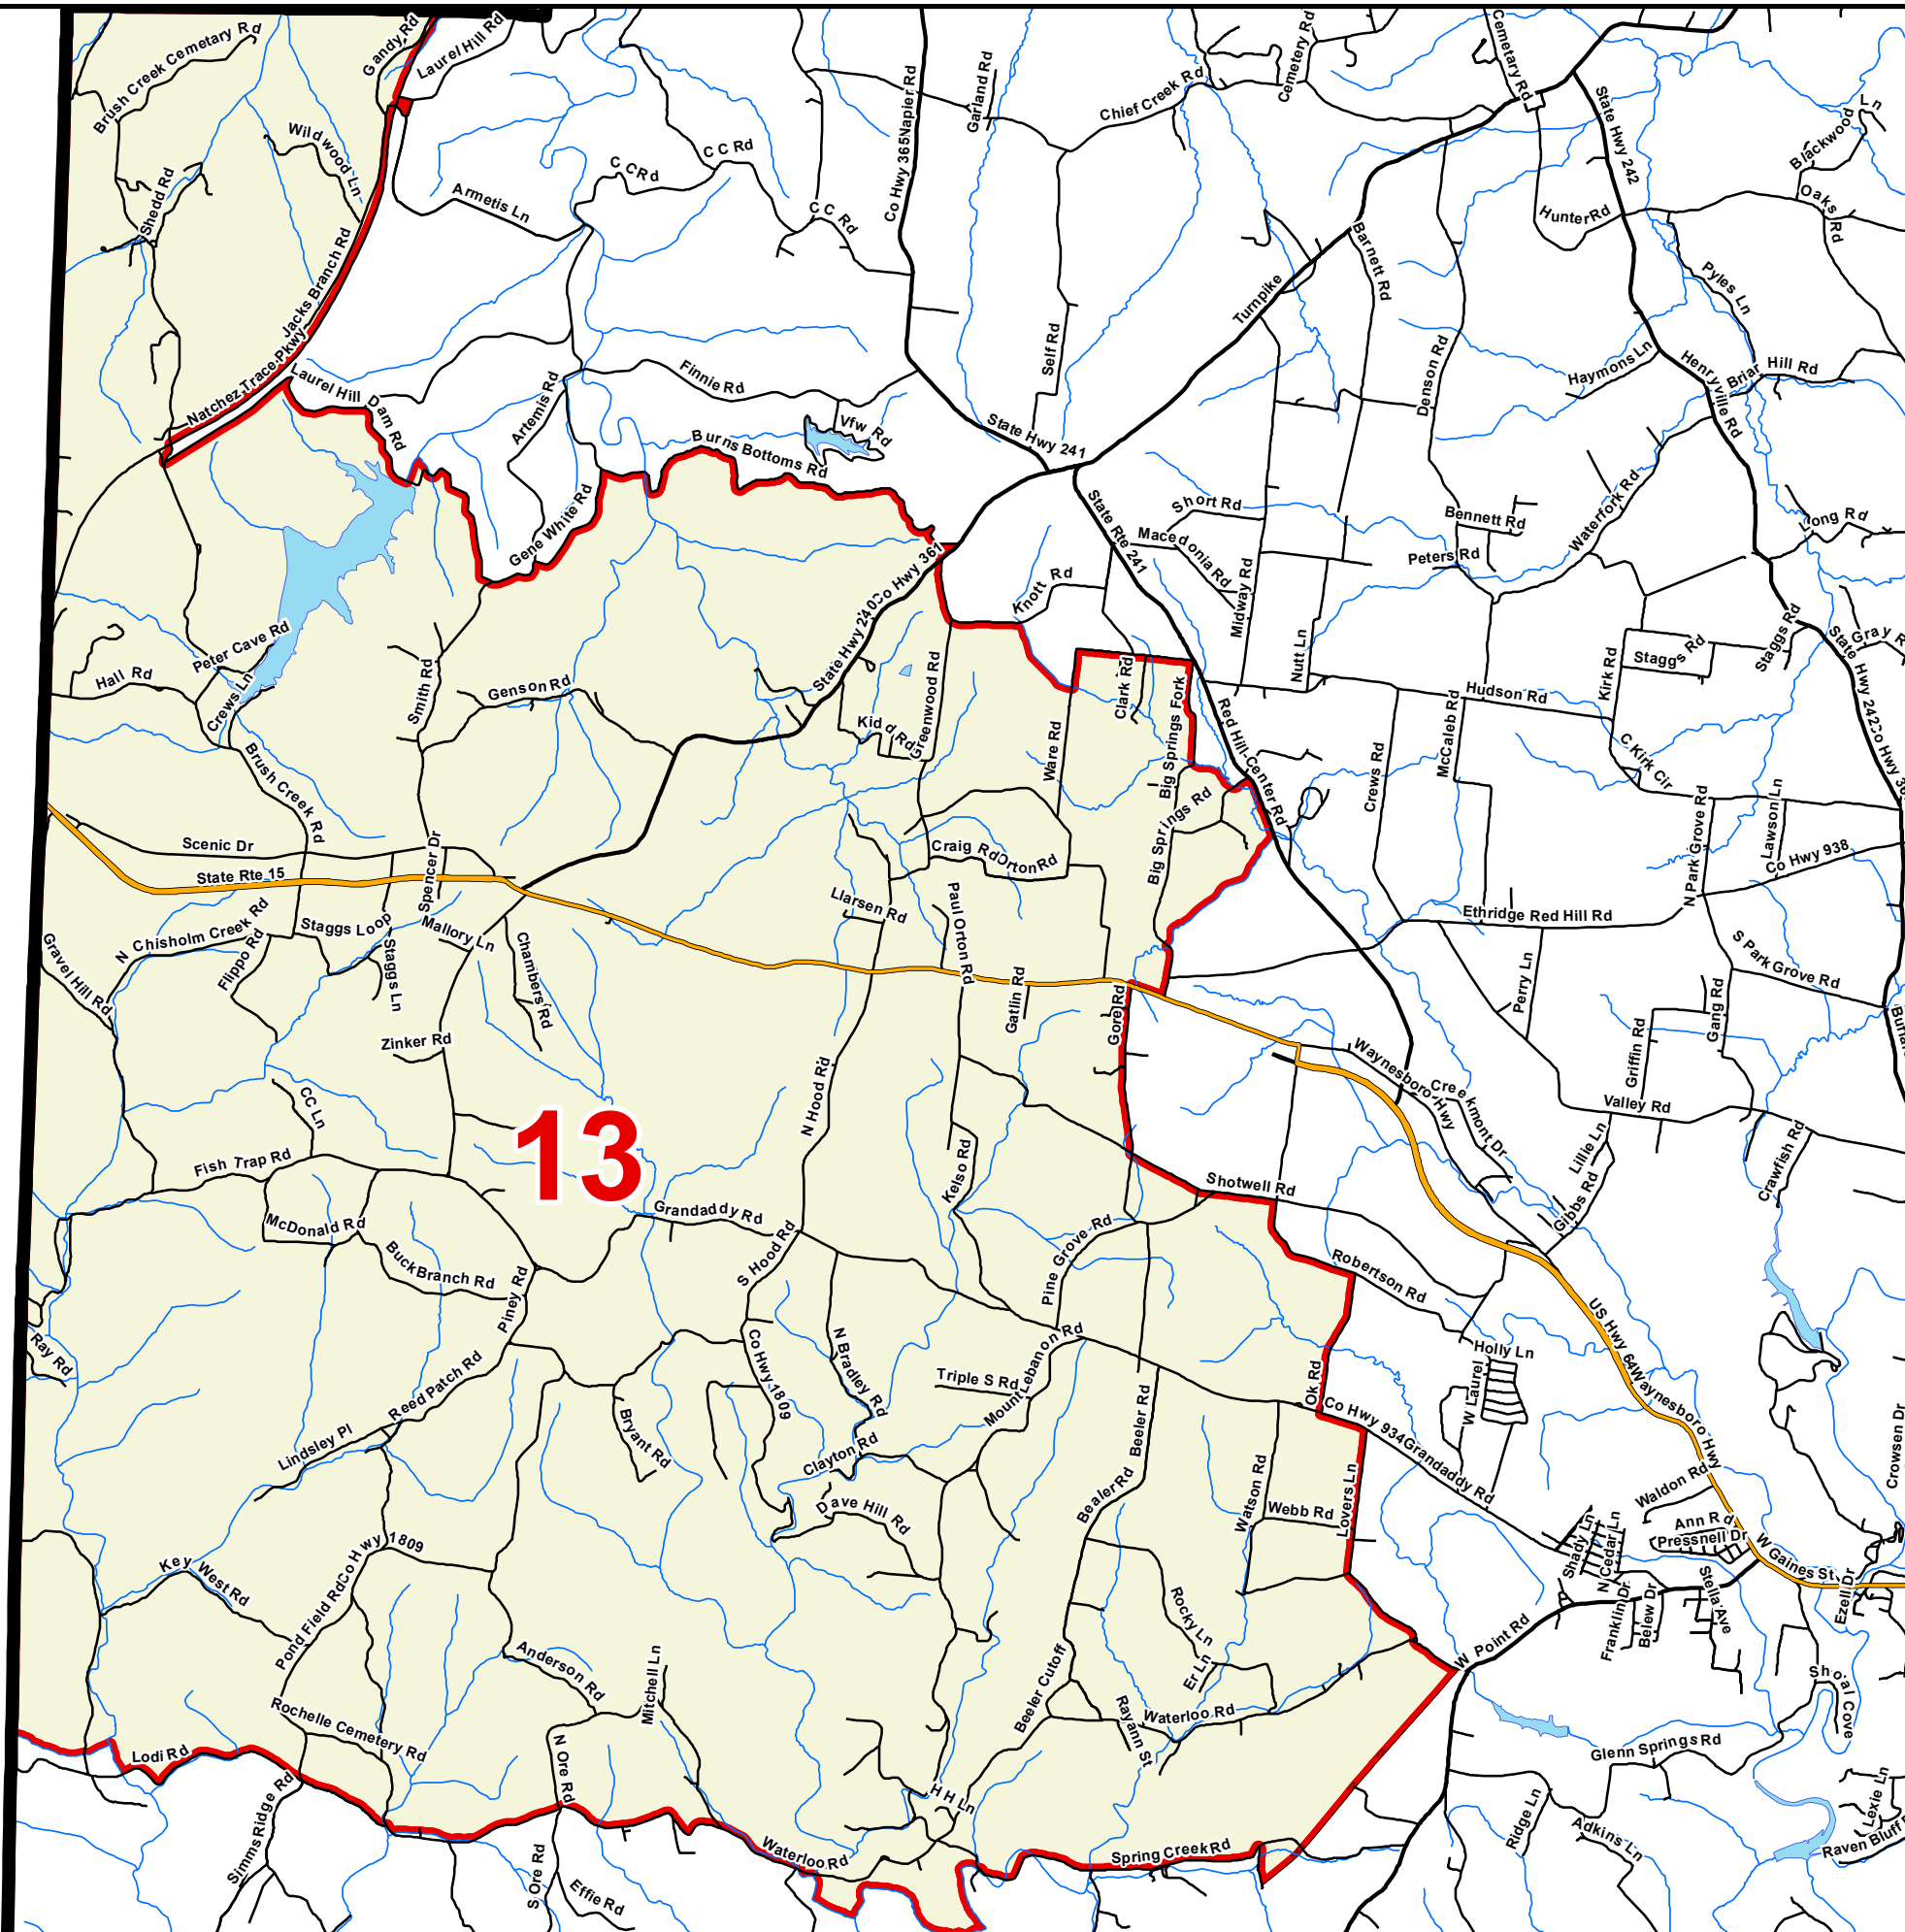

Lawrence County

County Commission District 13

- County Commission District
 - Interstates
 - U.S. Highway
 - State Highway
 - Local Roads
 - Railroads
 - Powerline
 - Creeks / Stream
 - Lakes / Rivers
 - Census Designated Place
- City, Town**
- Ethridge
 - Iron City
 - Lawrenceburg
 - Loretto
 - St. Joseph
 - County