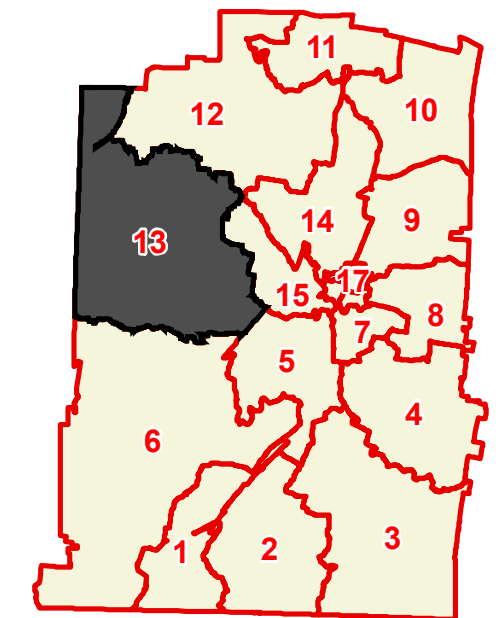

Lawrence County

County Commission District 13

- County Commission District
 - Interstates
 - U.S. Highway
 - State Highway
 - Local Roads
 - Railroads
 - Powerline
 - Creeks / Stream
 - Lakes / Rivers
 - Census Designated Place
- City, Town**
- Ethridge
 - Iron City
 - Lawrenceburg
 - Loretto
 - St. Joseph
 - County