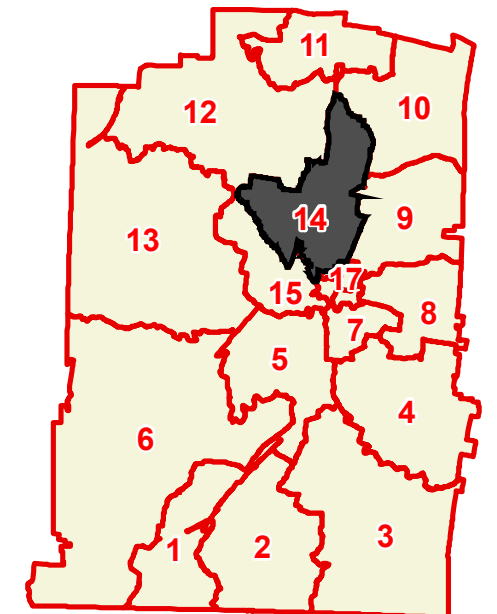

Lawrence County

County Commission District 14

- County Commission District
 - Interstates
 - U.S. Highway
 - State Highway
 - Local Roads
 - Railroads
 - Powerline
 - Creeks / Stream
 - Lakes / Rivers
 - Census Designated Place
- City, Town**
- Ethridge
 - Iron City
 - Lawrenceburg
 - Loretto
 - St. Joseph
 - County