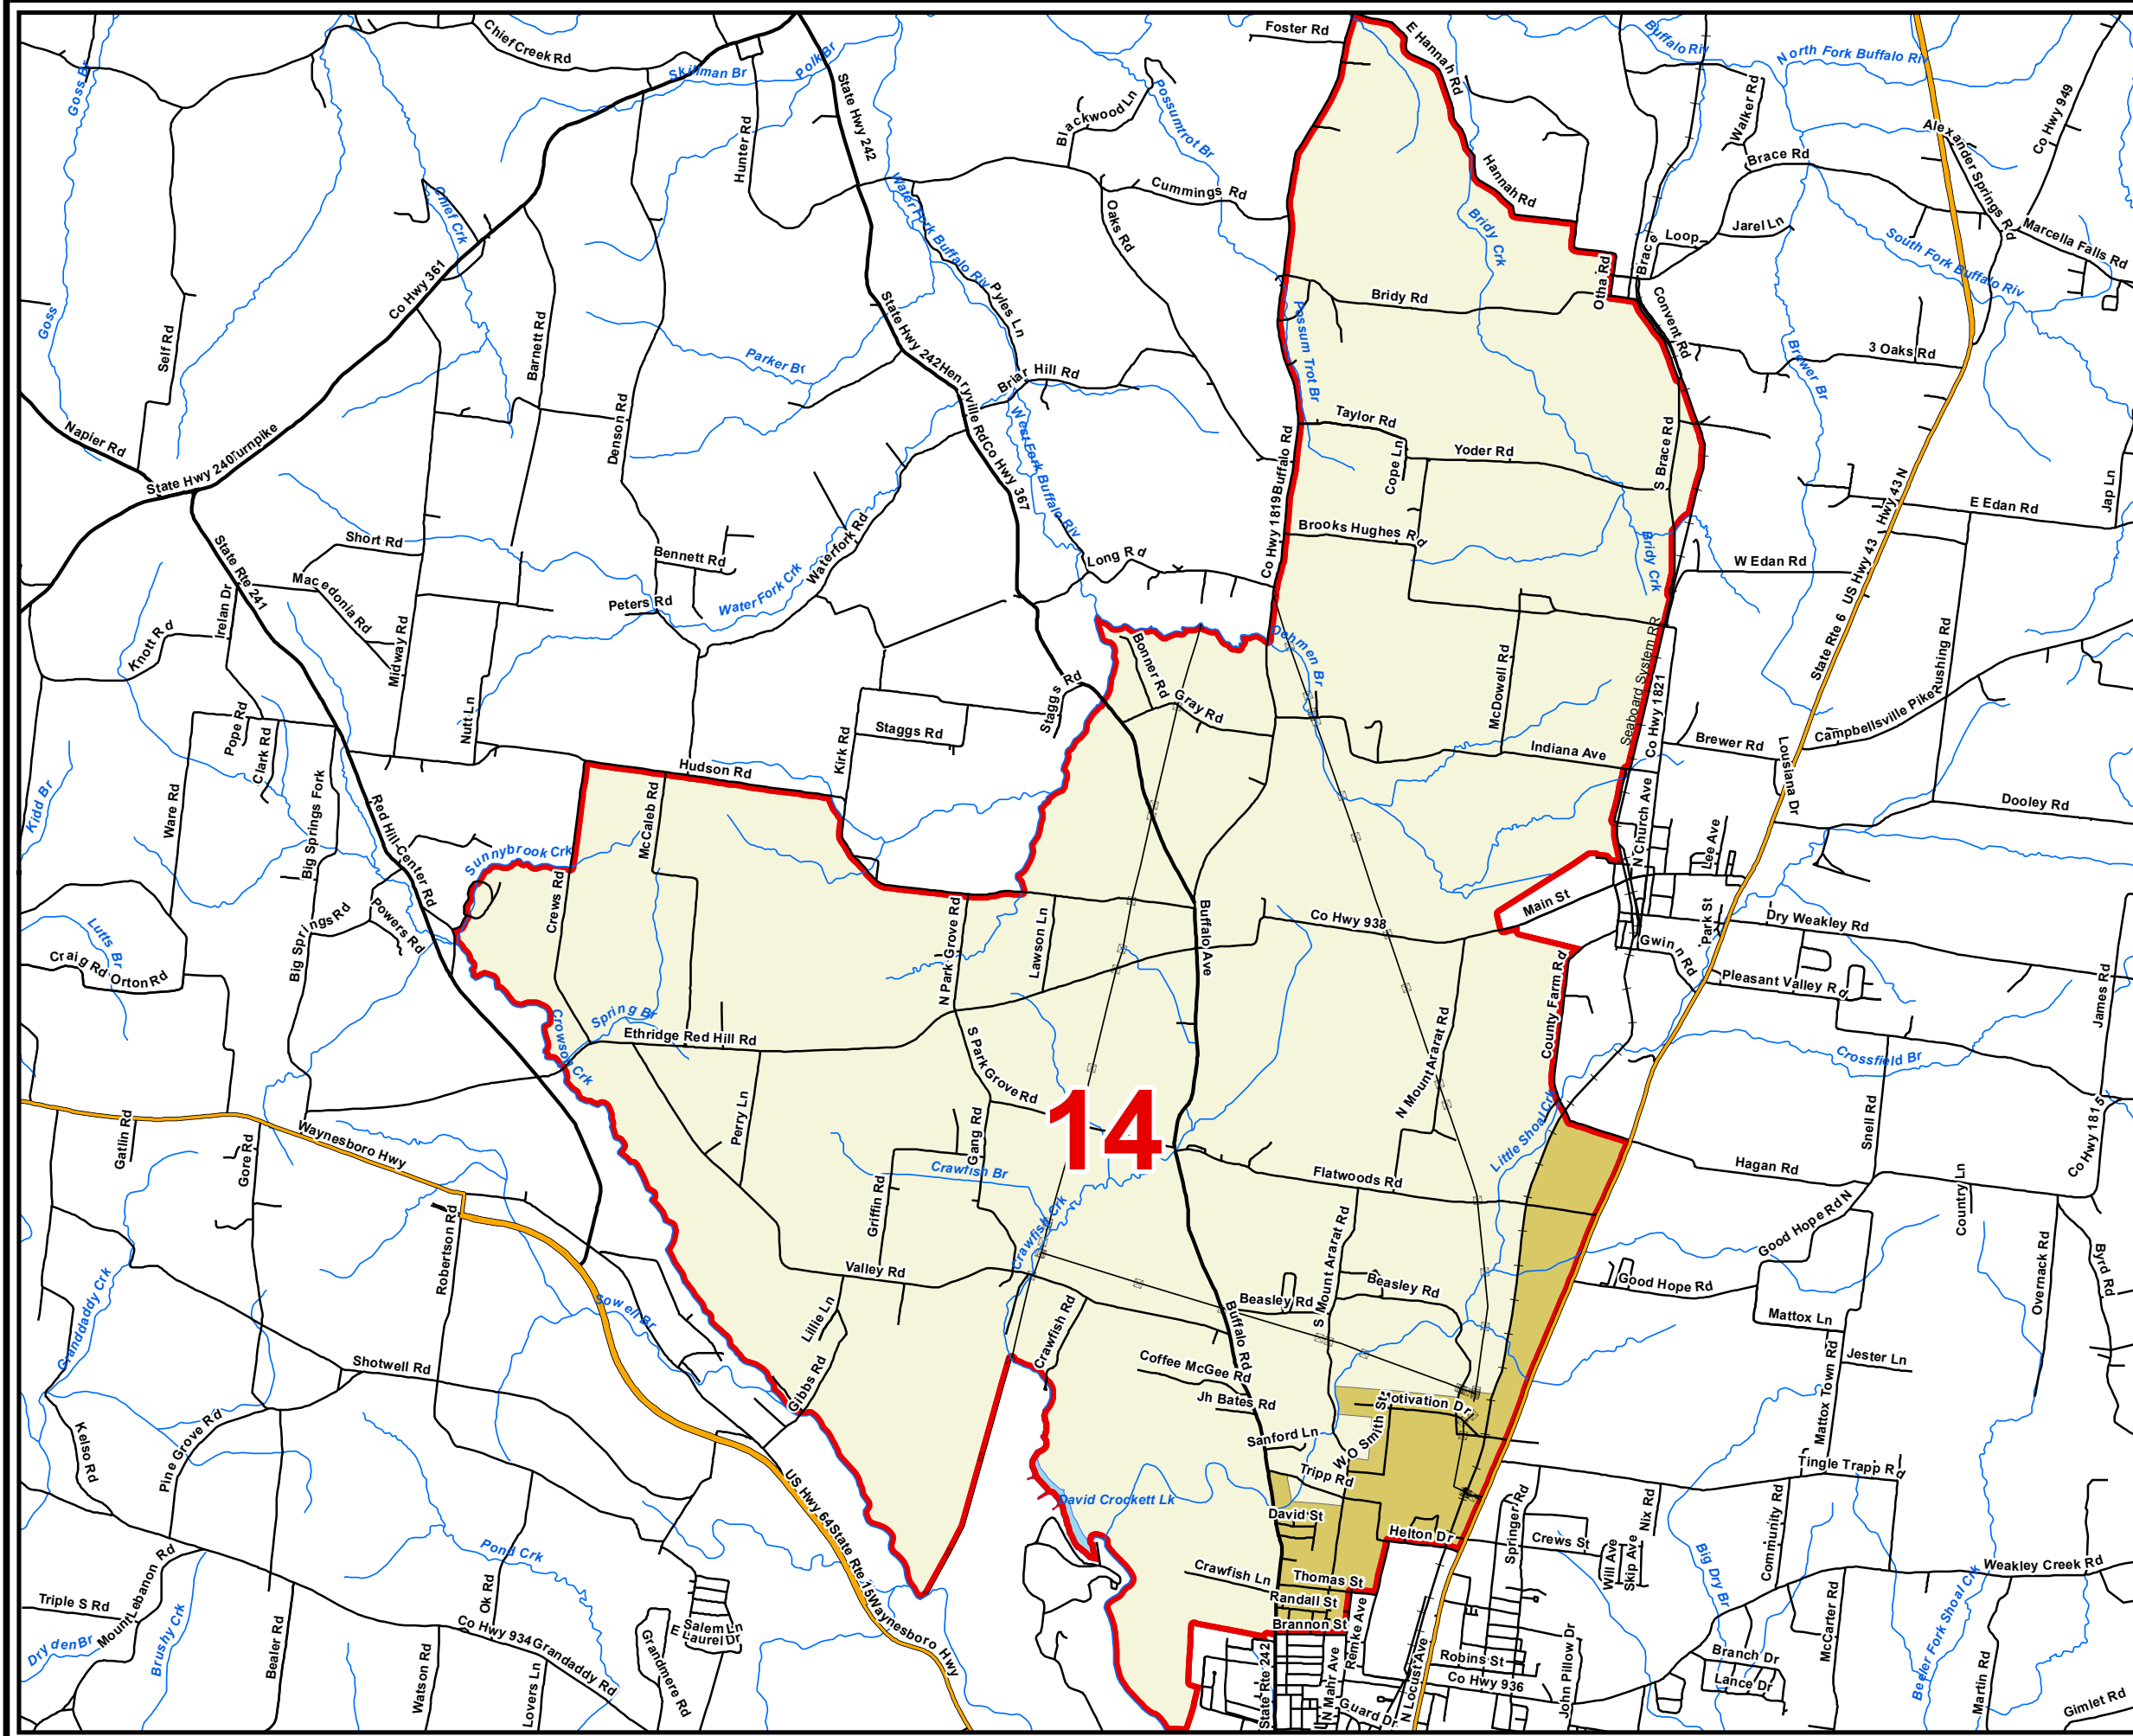

Lawrence County

County Commission District 14

- County Commission District
 - Interstates
 - U.S. Highway
 - State Highway
 - Local Roads
 - Railroads
 - Powerline
 - Creeks / Stream
 - Lakes / Rivers
 - Census Designated Place
- City, Town**
- Ethridge
 - Iron City
 - Lawrenceburg
 - Loretto
 - St. Joseph
 - County