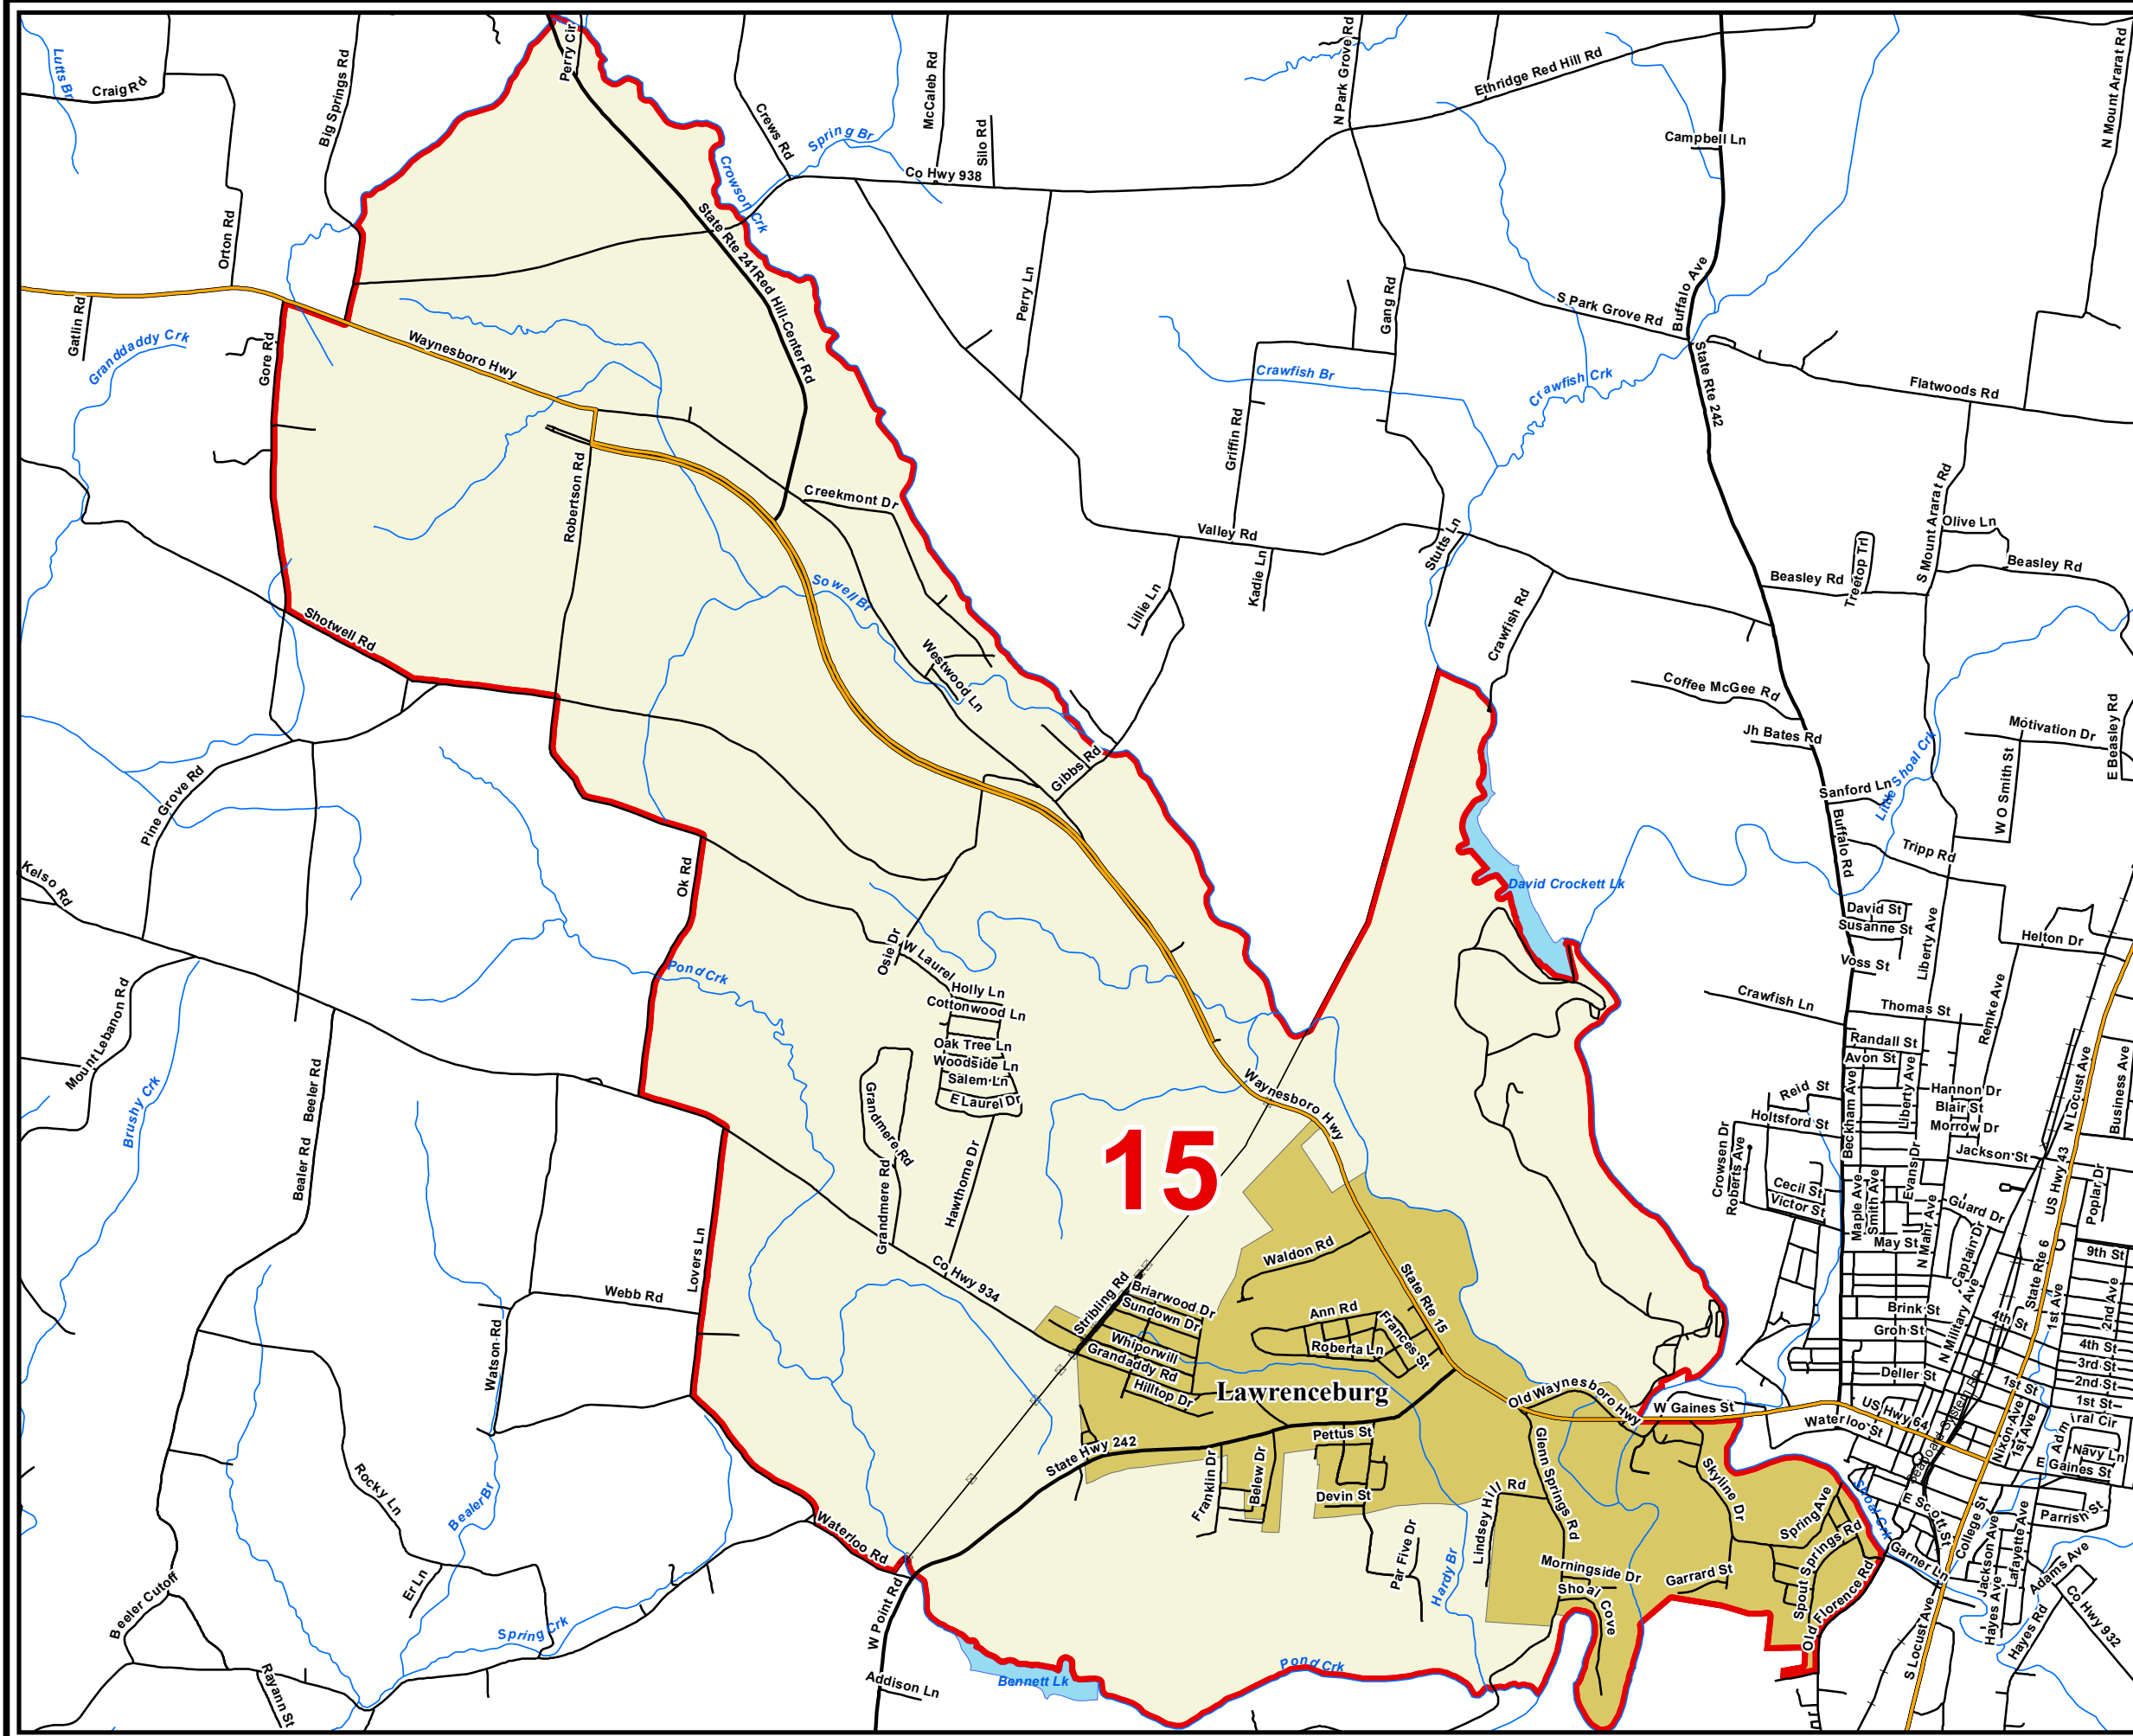

Lawrence County

County Commission District 15

- County Commission District
 - Interstates
 - U.S. Highway
 - State Highway
 - Local Roads
 - Railroads
 - Powerline
 - Creeks / Stream
 - Lakes / Rivers
 - Census Designated Place
- City, Town**
- Ethridge
 - Iron City
 - Lawrenceburg
 - Loretto
 - St. Joseph
 - County