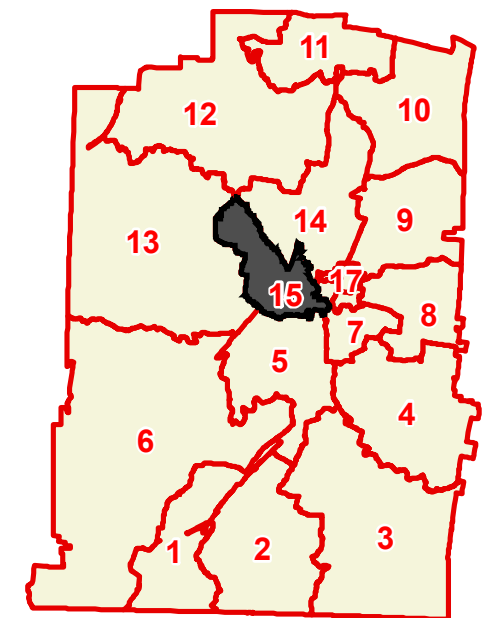

Lawrence County

County Commission District 15

- County Commission District
 - Interstates
 - U.S. Highway
 - State Highway
 - Local Roads
 - Railroads
 - Powerline
 - Creeks / Stream
 - Lakes / Rivers
 - Census Designated Place
- City, Town**
- Ethridge
 - Iron City
 - Lawrenceburg
 - Loretto
 - St. Joseph
 - County