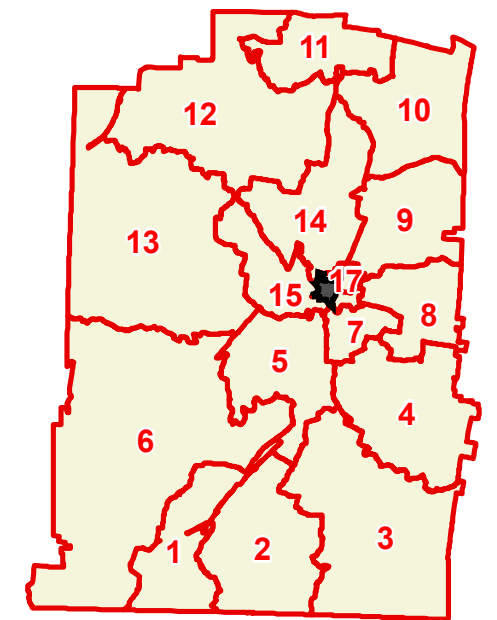

Lawrence County

County Commission District 16

- County Commission District
 - Interstates
 - U.S. Highway
 - State Highway
 - Local Roads
 - Railroads
 - Powerline
 - Creeks / Stream
 - Lakes / Rivers
 - Census Designated Place
- City, Town**
- Ethridge
 - Iron City
 - Lawrenceburg
 - Loretto
 - St. Joseph
 - County