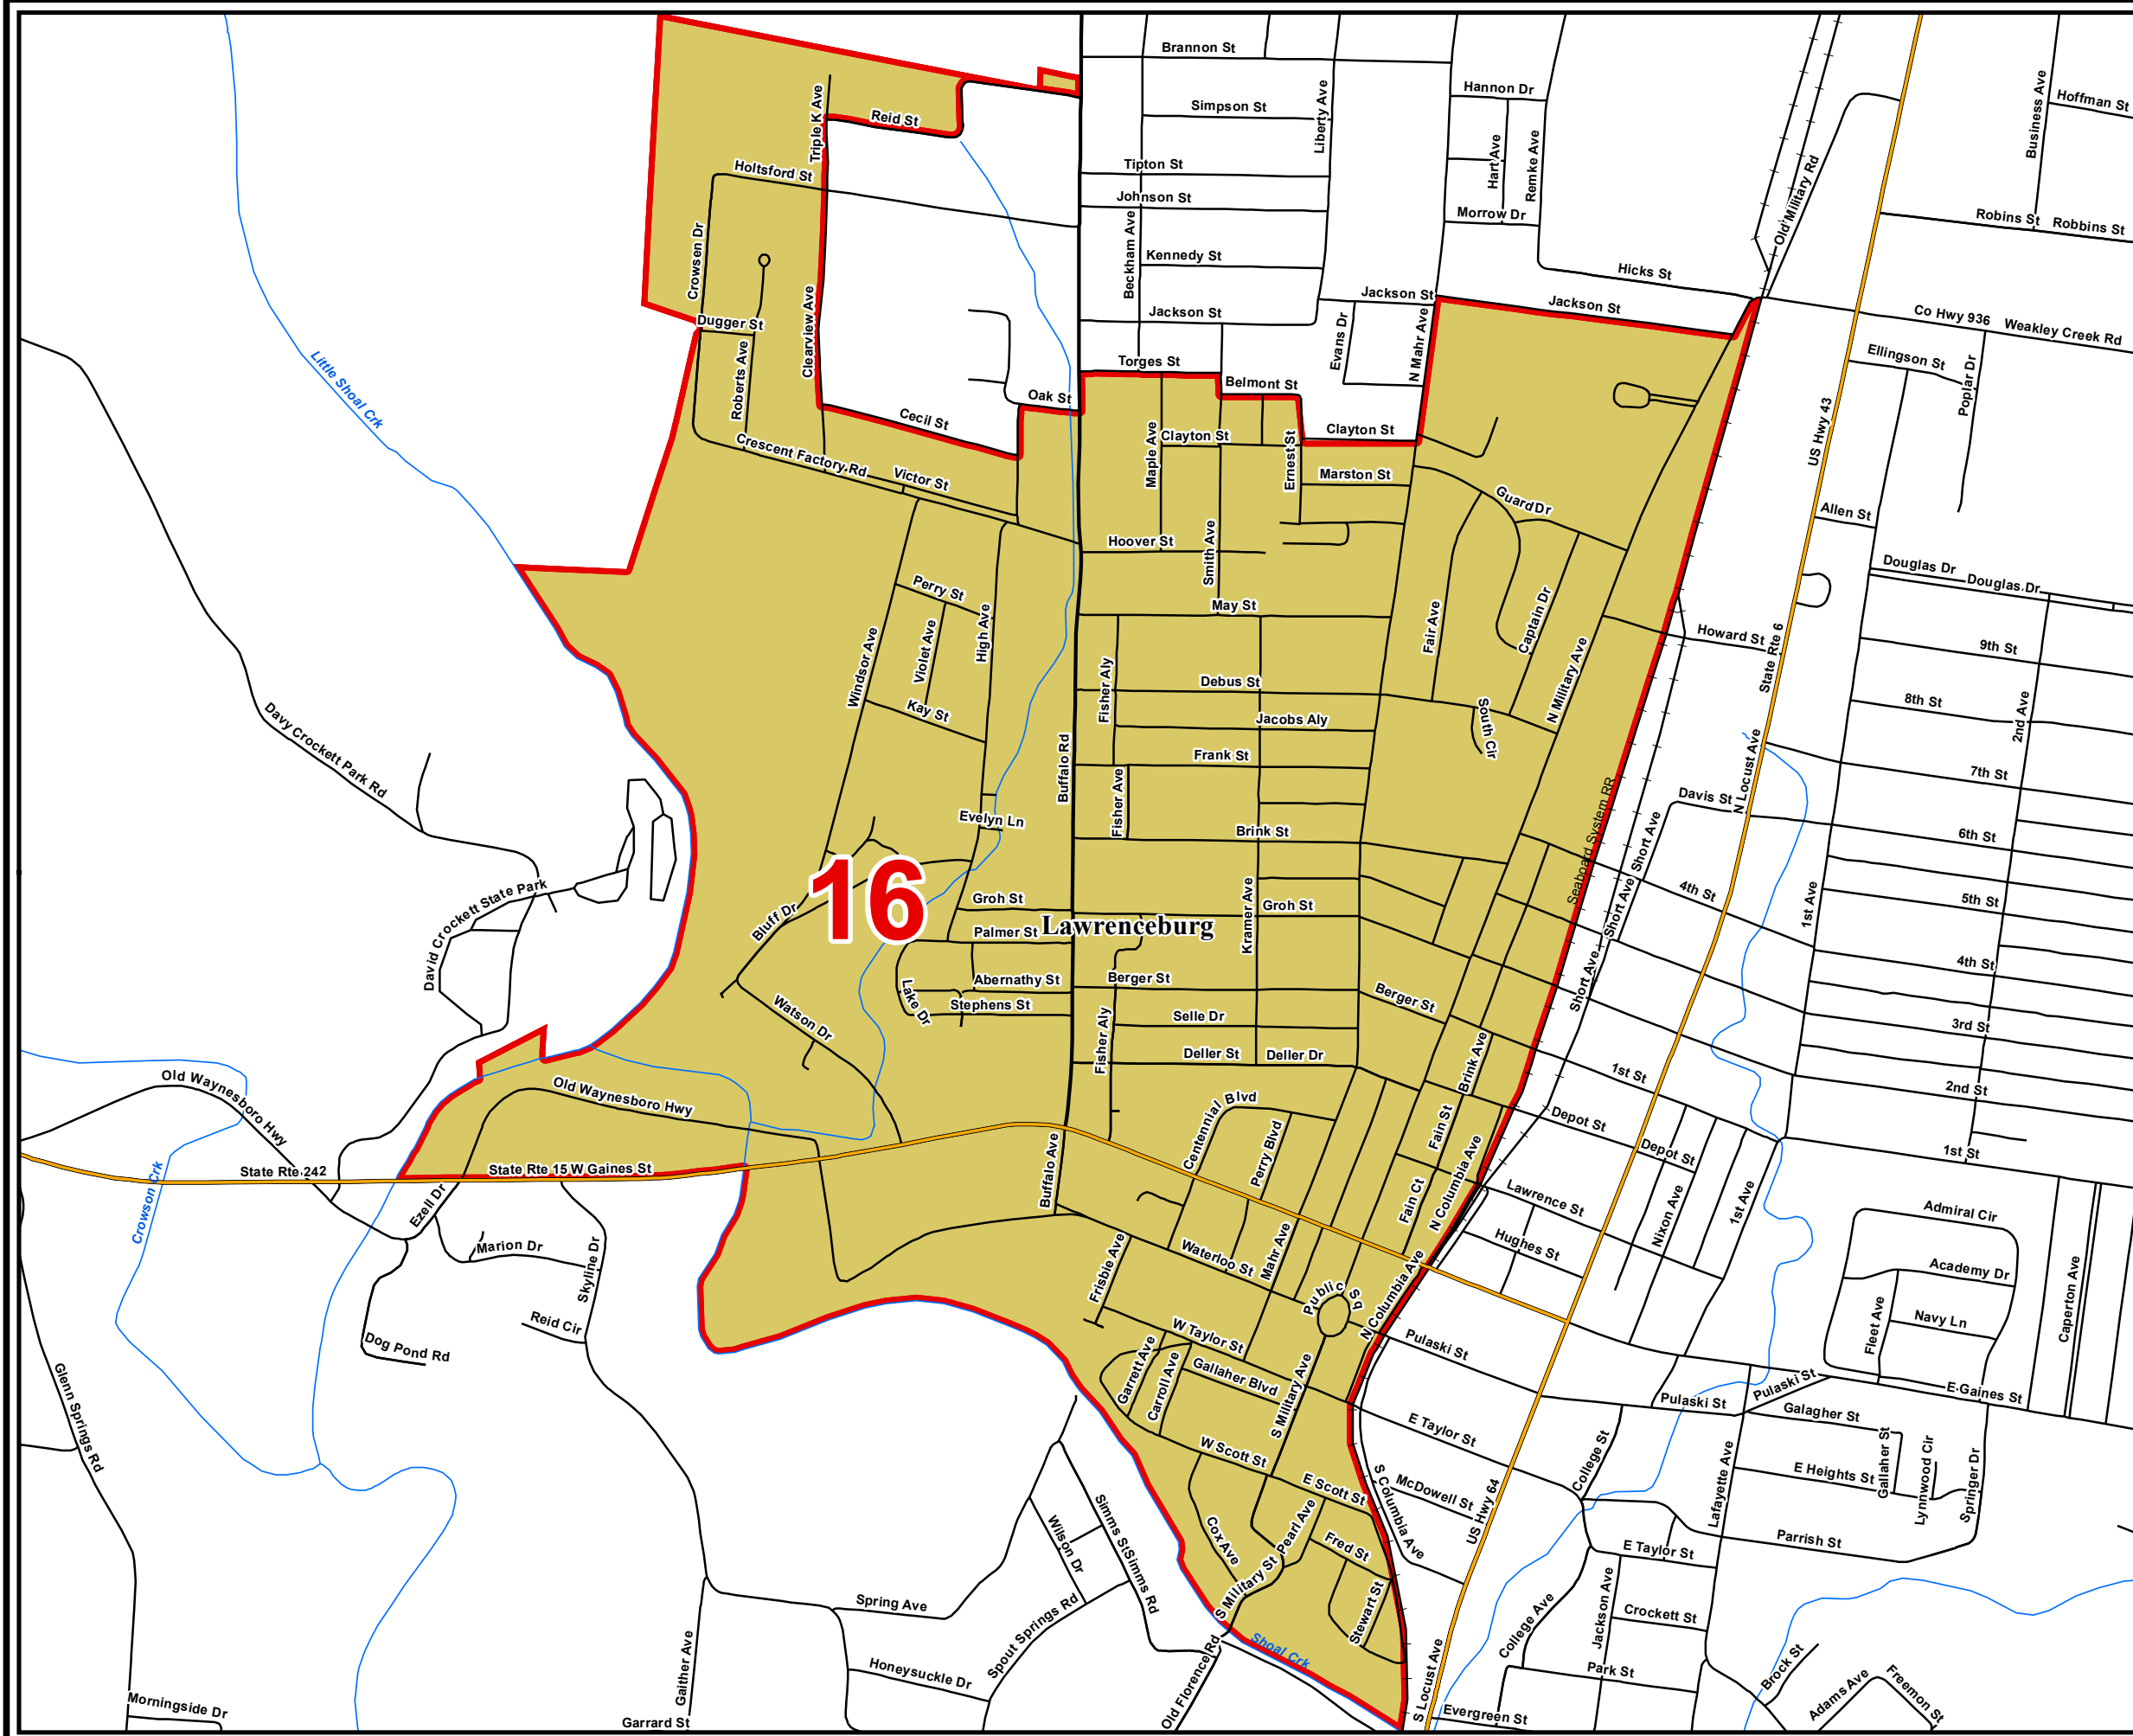

Lawrence County

County Commission District 16

- County Commission District
 - Interstates
 - U.S. Highway
 - State Highway
 - Local Roads
 - Railroads
 - Powerline
 - Creeks / Stream
 - Lakes / Rivers
 - Census Designated Place
- City, Town**
- Ethridge
 - Iron City
 - Lawrenceburg
 - Loretto
 - St. Joseph
 - County