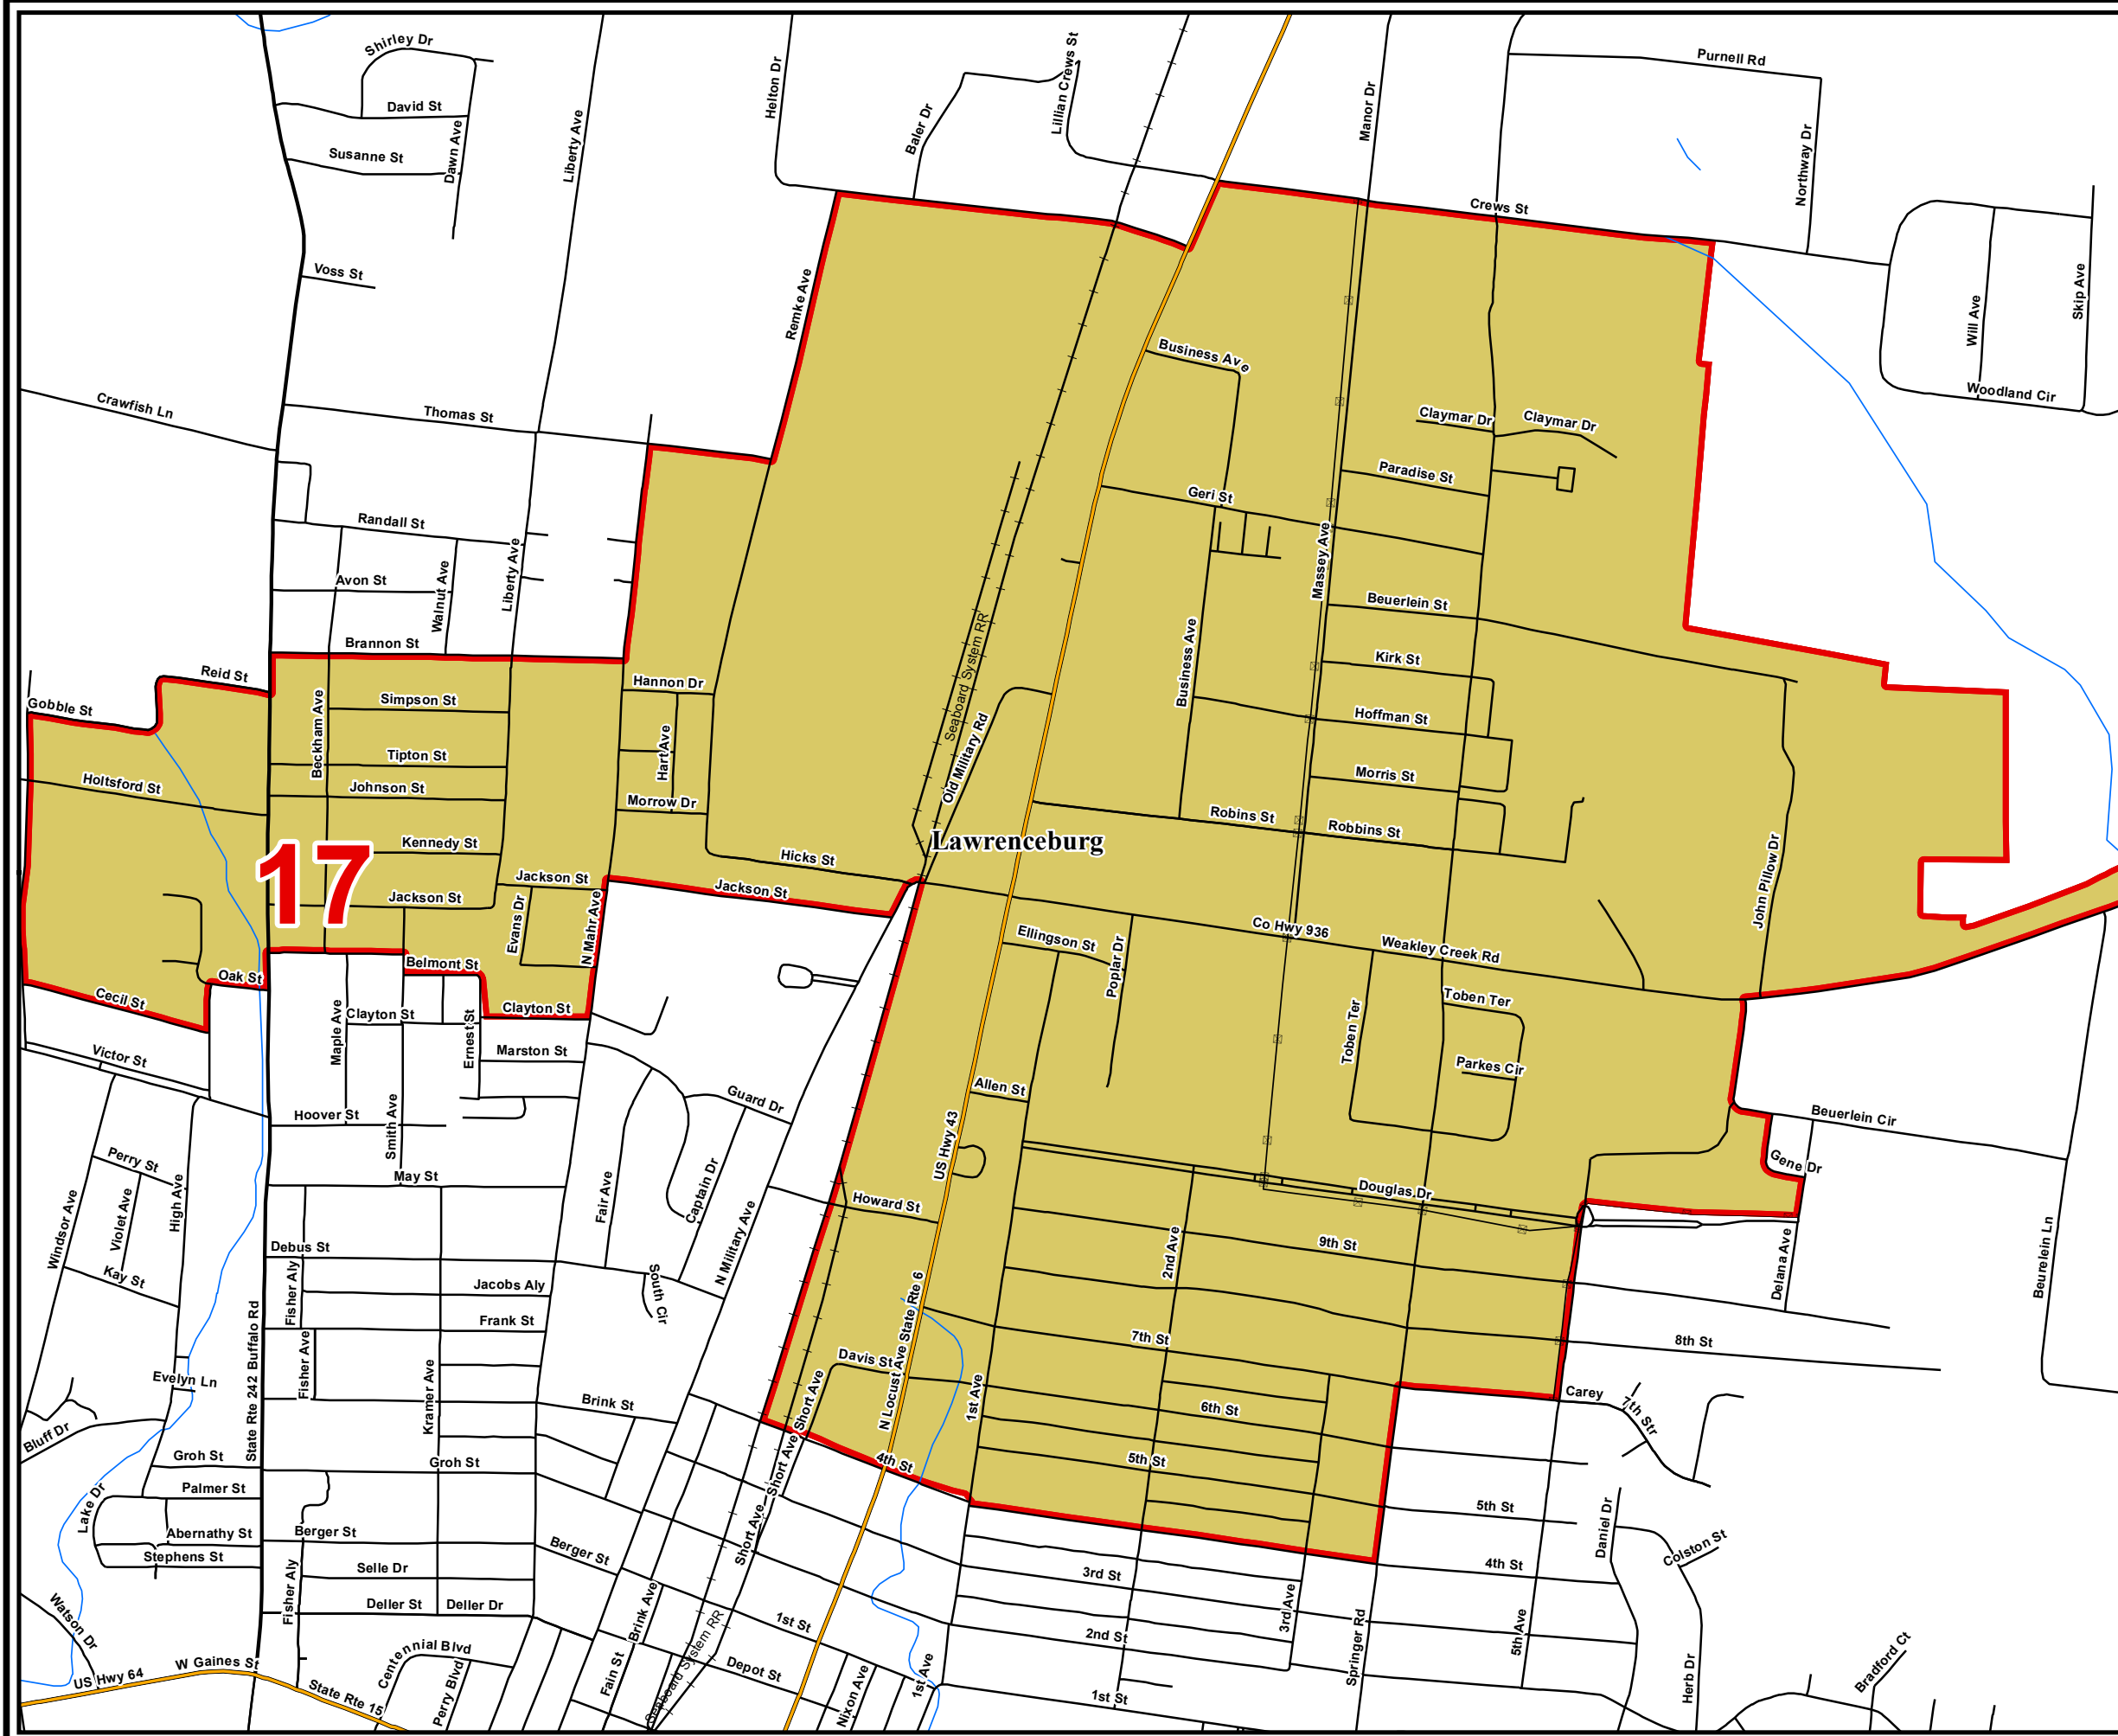

Lawrence County

County Commission District 17

- County Commission District
 - Interstates
 - U.S. Highway
 - State Highway
 - Local Roads
 - Railroads
 - Powerline
 - Creeks / Stream
 - Lakes / Rivers
 - Census Designated Place
- City, Town**
- Ethridge
 - Iron City
 - Lawrenceburg
 - Loretto
 - St. Joseph
 - County