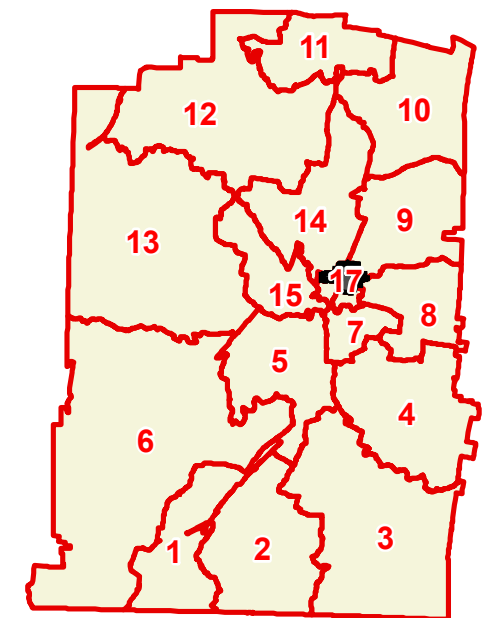

Lawrence County

County Commission District 17

- County Commission District
 - Interstates
 - U.S. Highway
 - State Highway
 - Local Roads
 - Railroads
 - Powerline
 - Creeks / Stream
 - Lakes / Rivers
 - Census Designated Place
- City, Town**
- Ethridge
 - Iron City
 - Lawrenceburg
 - Loretto
 - St. Joseph
 - County