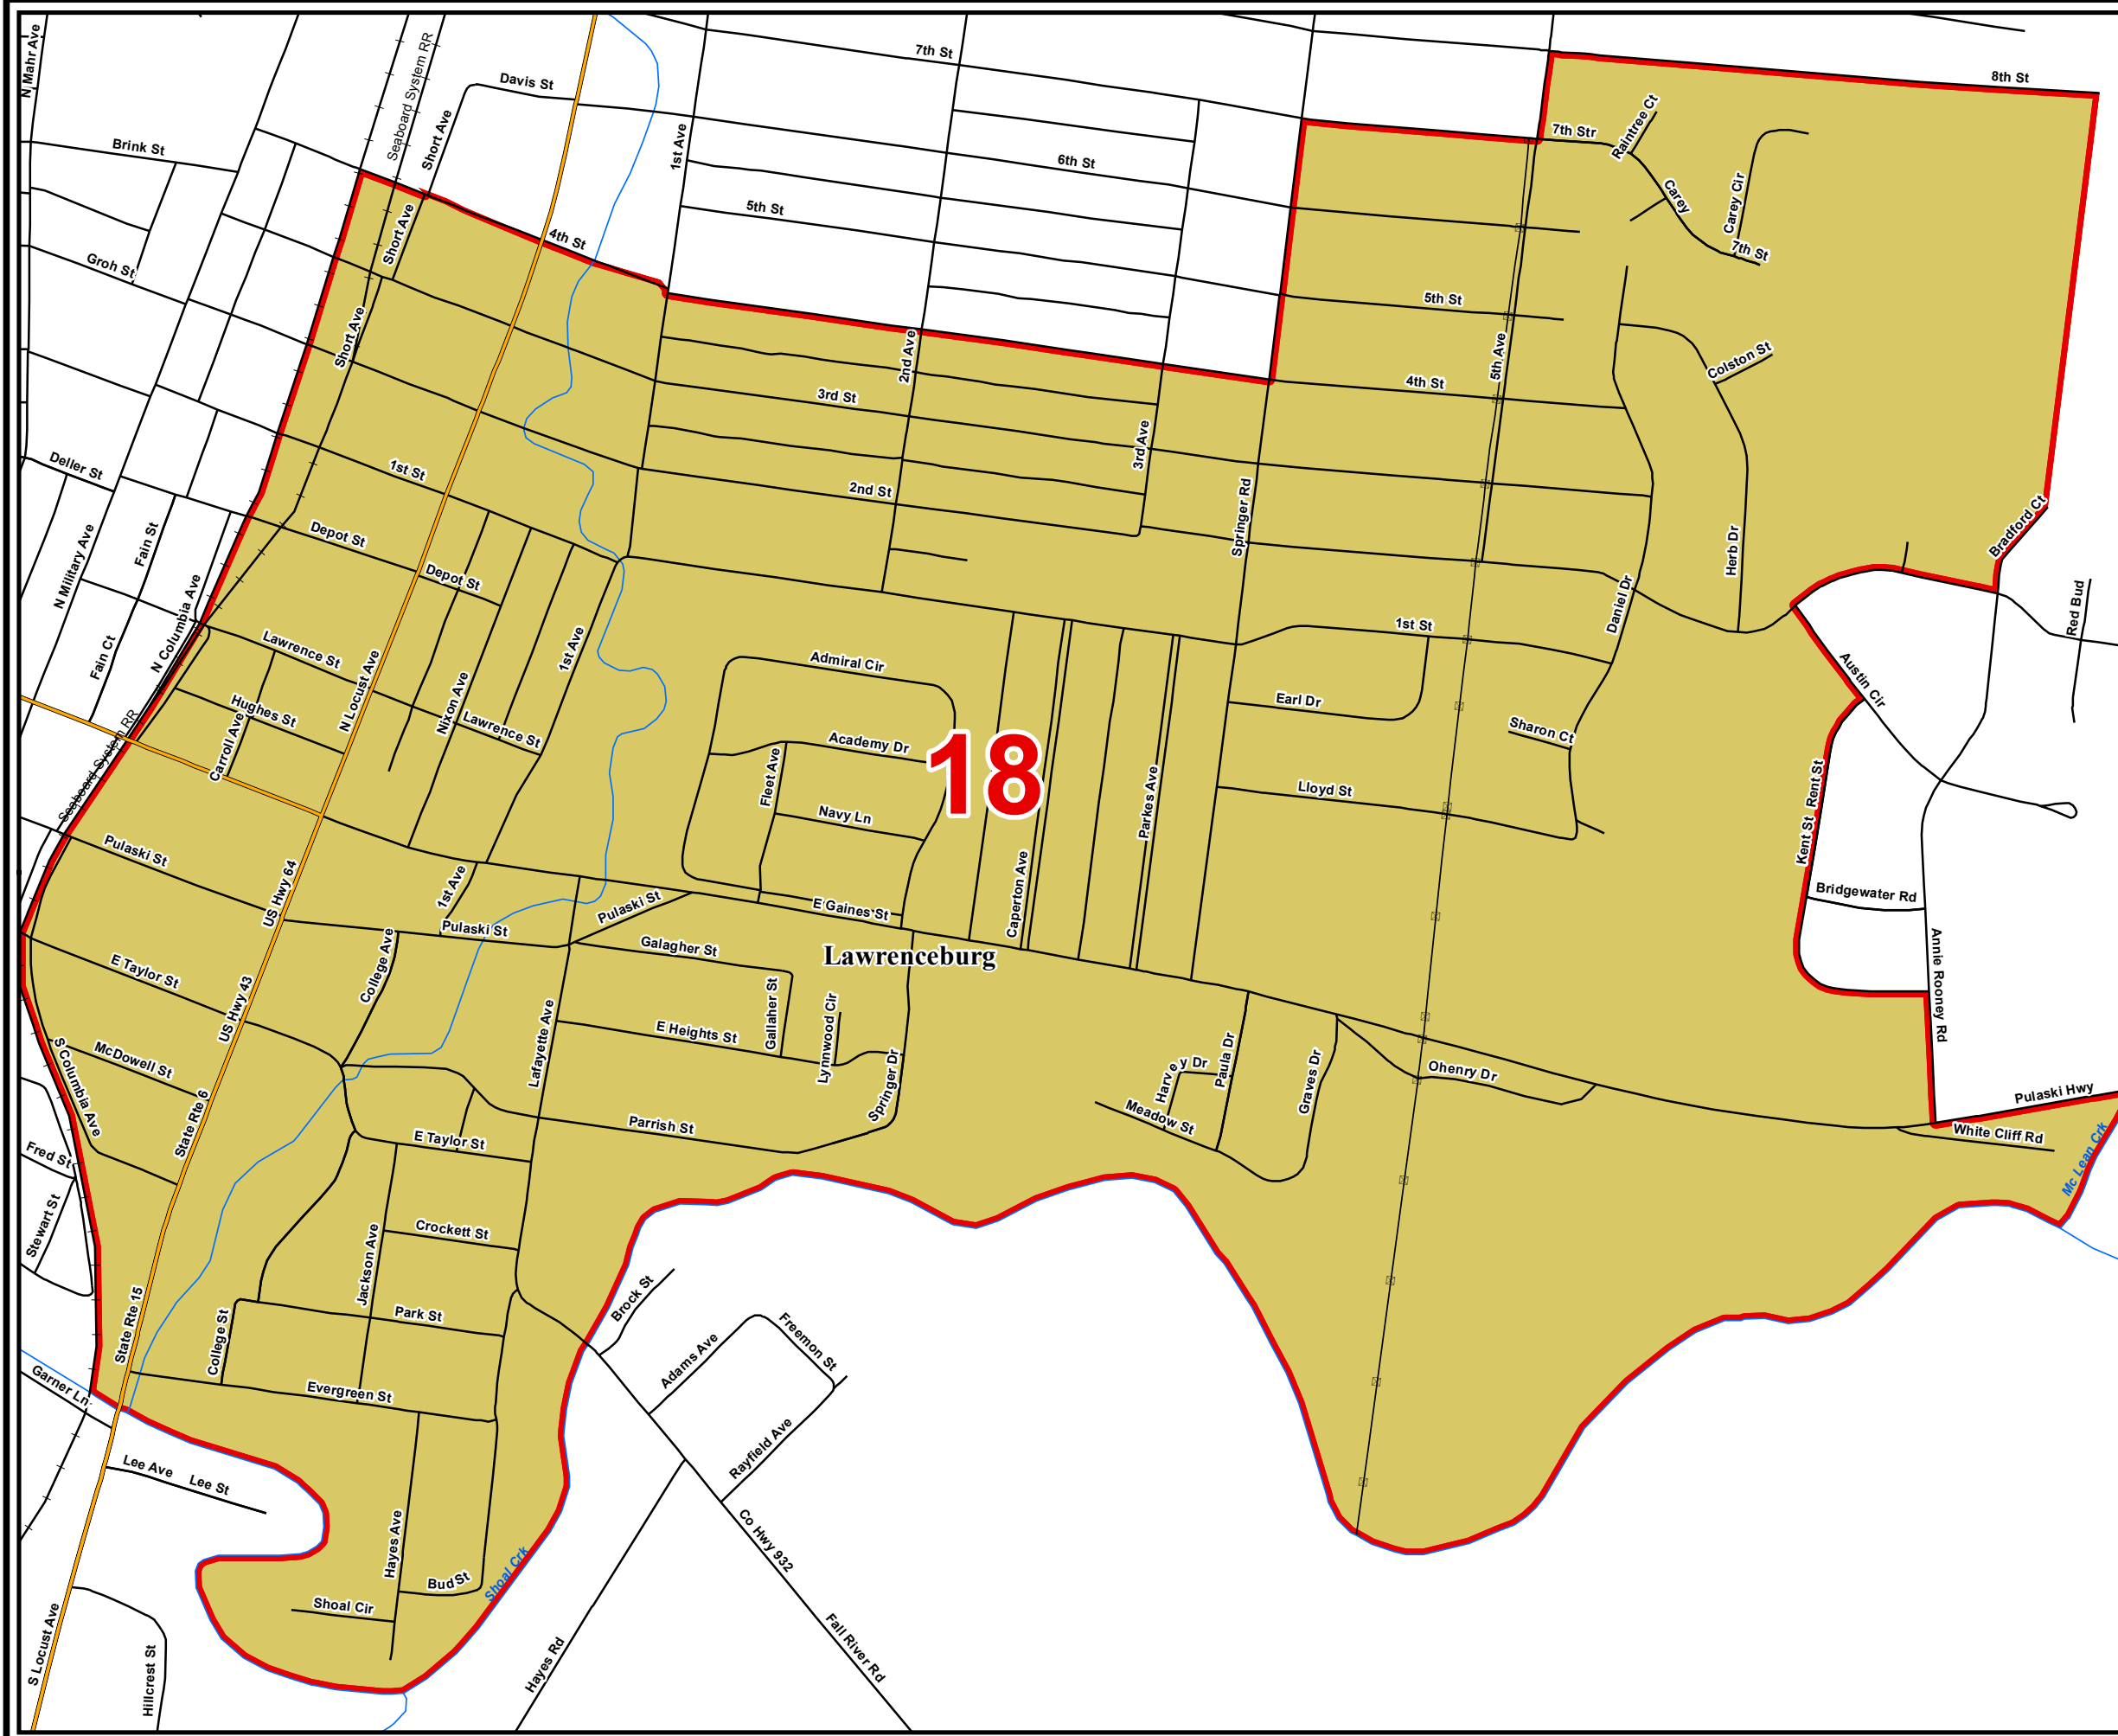

Lawrence County

County Commission District 18

- County Commission District
 - Interstates
 - U.S. Highway
 - State Highway
 - Local Roads
 - Railroads
 - Powerline
 - Creeks / Stream
 - Lakes / Rivers
 - Census Designated Place
- City, Town**
- Ethridge
 - Iron City
 - Lawrenceburg
 - Loretto
 - St. Joseph
 - County