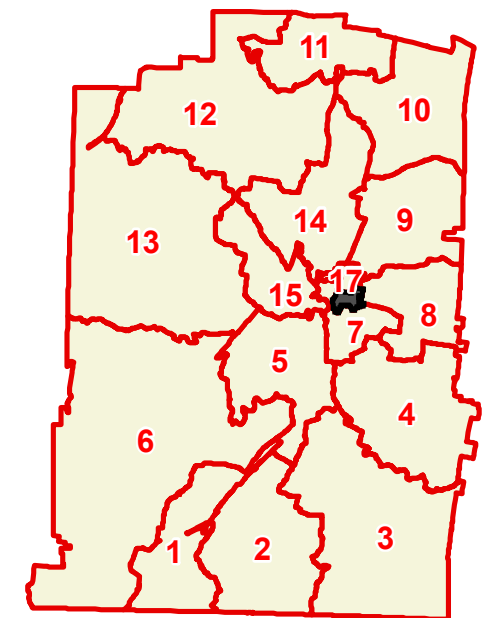

Lawrence County

County Commission District 18

- County Commission District
 - Interstates
 - U.S. Highway
 - State Highway
 - Local Roads
 - Railroads
 - Powerline
 - Creeks / Stream
 - Lakes / Rivers
 - Census Designated Place
- City, Town**
- Ethridge
 - Iron City
 - Lawrenceburg
 - Loretto
 - St. Joseph
 - County