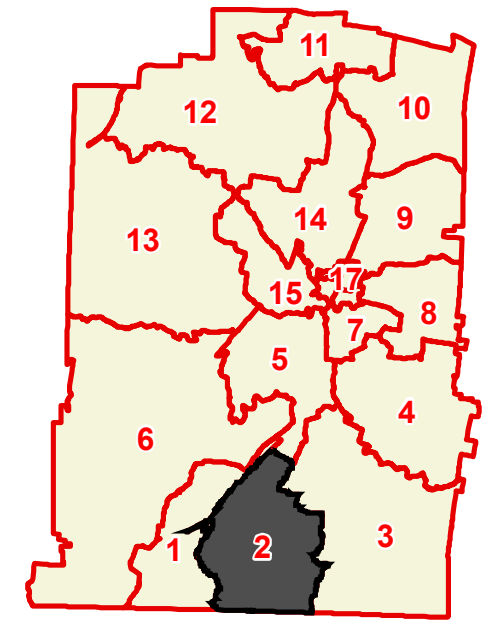

Lawrence County

County Commission District 2

- County Commission District
 - Interstates
 - U.S. Highway
 - State Highway
 - Local Roads
 - Railroads
 - Powerline
 - Creeks / Stream
 - Lakes / Rivers
 - Census Designated Place
- City, Town**
- Ethridge
 - Iron City
 - Lawrenceburg
 - Loretto
 - St. Joseph
 - County