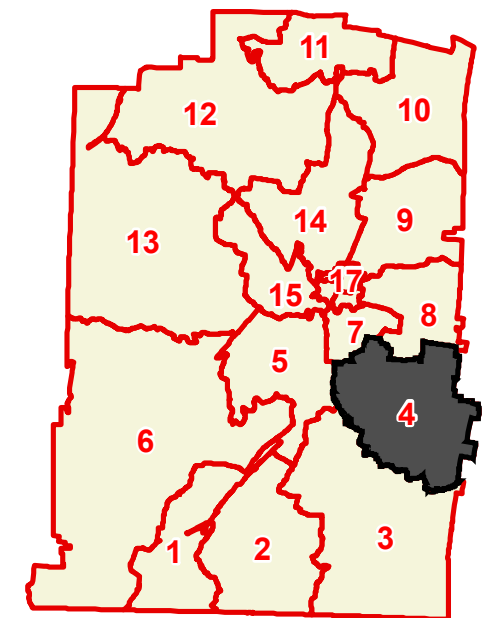

Lawrence County

County Commission District 4

- County Commission District
 - Interstates
 - U.S. Highway
 - State Highway
 - Local Roads
 - Railroads
 - Powerline
 - Creeks / Stream
 - Lakes / Rivers
 - Census Designated Place
- City, Town**
- Ethridge
 - Iron City
 - Lawrenceburg
 - Loretto
 - St. Joseph
 - County