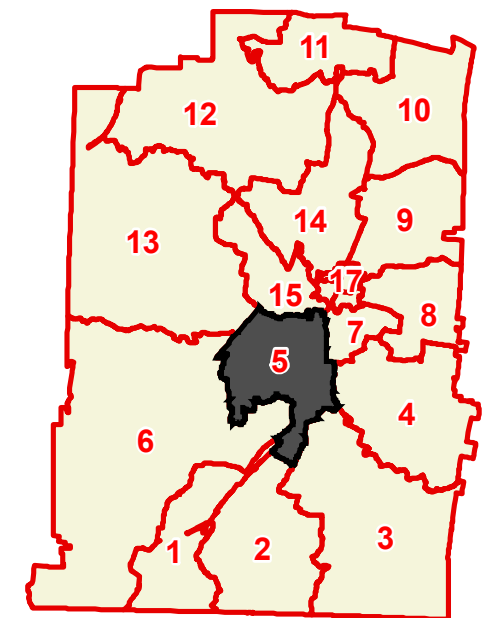

Lawrence County

County Commission District 5

- County Commission District
 - Interstates
 - U.S. Highway
 - State Highway
 - Local Roads
 - Railroads
 - Powerline
 - Creeks / Stream
 - Lakes / Rivers
 - Census Designated Place
- City, Town**
- Ethridge
 - Iron City
 - Lawrenceburg
 - Loretto
 - St. Joseph
 - County