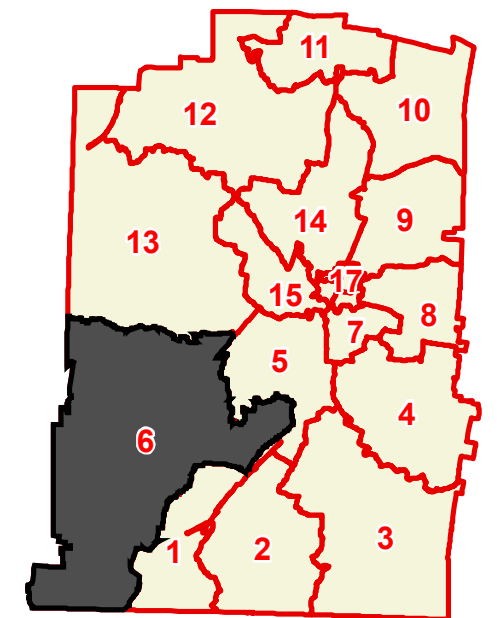

Lawrence County

County Commission District 6

- County Commission District
 - Interstates
 - U.S. Highway
 - State Highway
 - Local Roads
 - Railroads
 - Powerline
 - Creeks / Stream
 - Lakes / Rivers
 - Census Designated Place
- City, Town**
- Ethridge
 - Iron City
 - Lawrenceburg
 - Loretto
 - St. Joseph
 - County