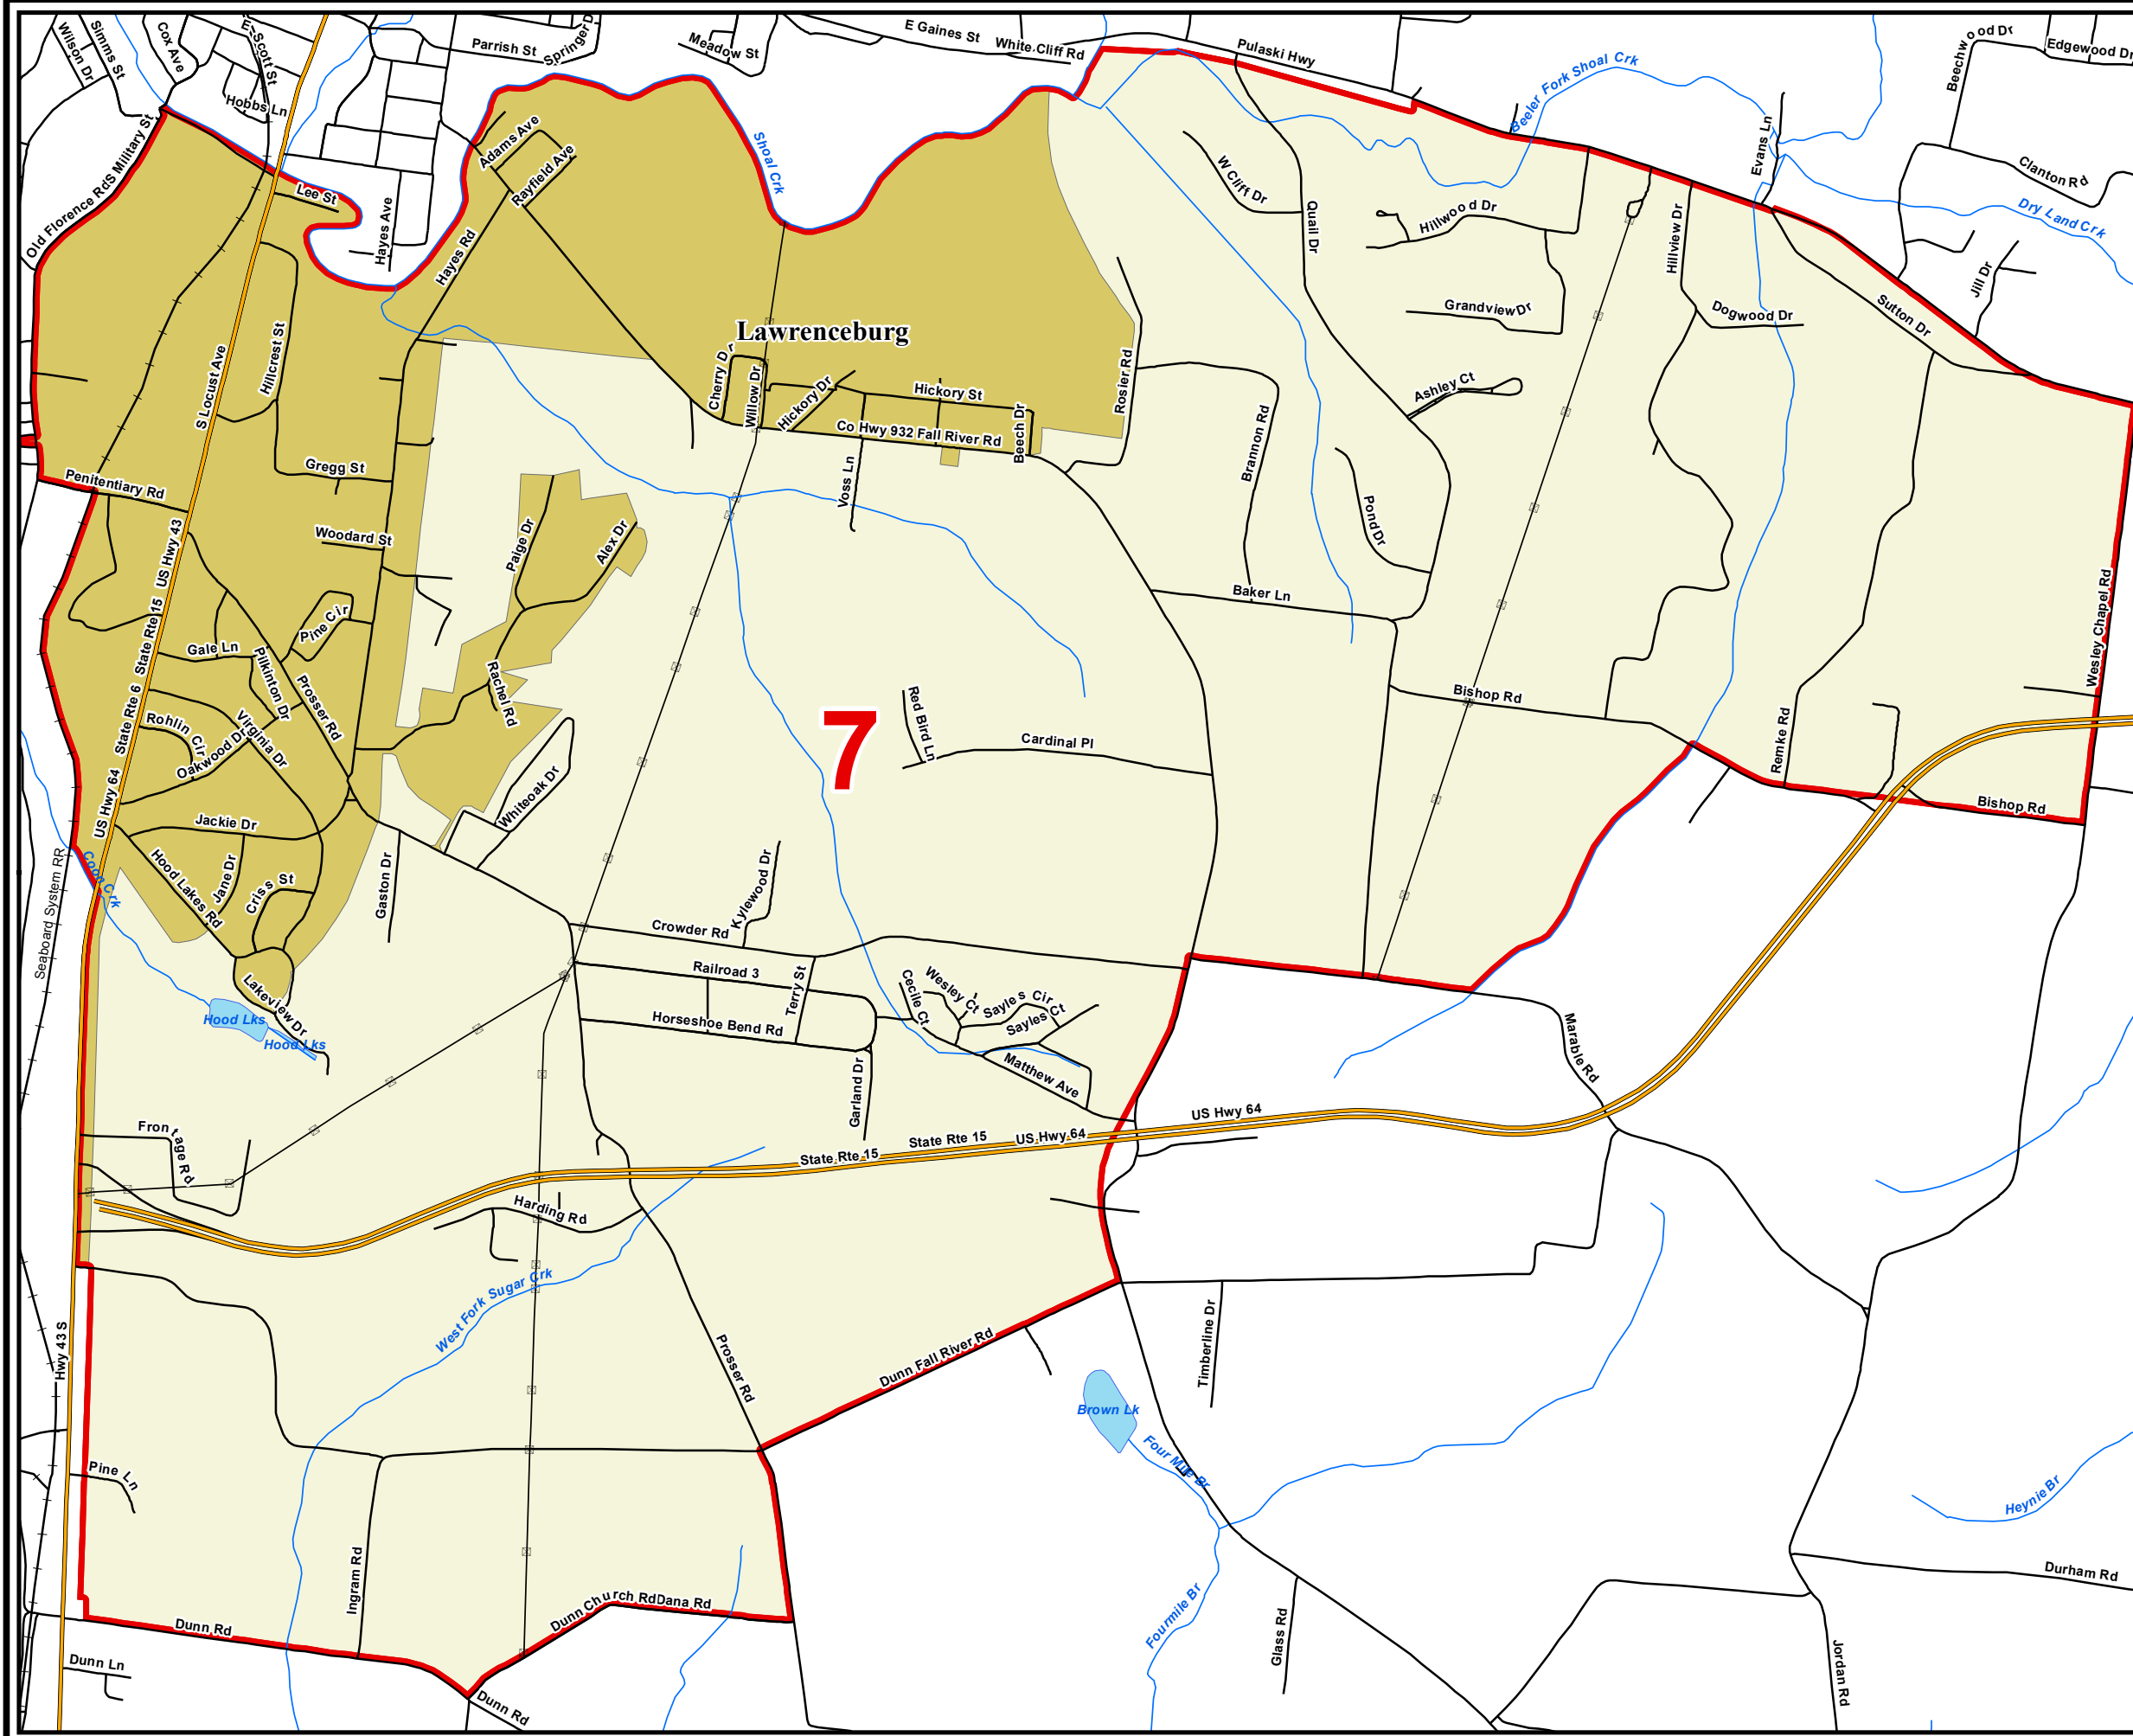

Lawrence County

County Commission District 7

- County Commission District
 - Interstates
 - U.S. Highway
 - State Highway
 - Local Roads
 - Railroads
 - Powerline
 - Creeks / Stream
 - Lakes / Rivers
 - Census Designated Place
- City, Town**
- Ethridge
 - Iron City
 - Lawrenceburg
 - Loretto
 - St. Joseph
 - County