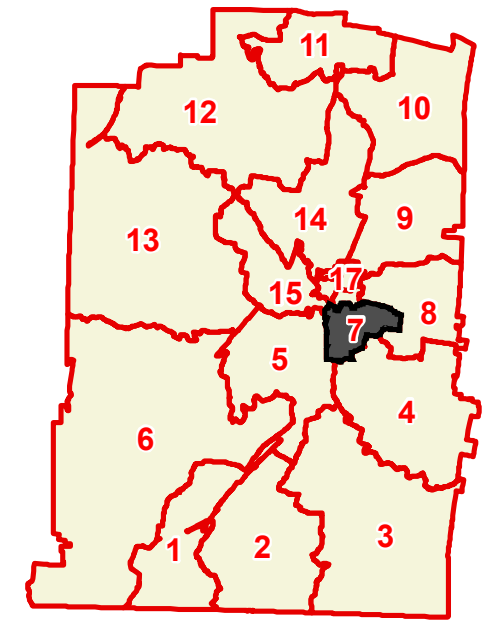

Lawrence County

County Commission District 7

- County Commission District
 - Interstates
 - U.S. Highway
 - State Highway
 - Local Roads
 - Railroads
 - Powerline
 - Creeks / Stream
 - Lakes / Rivers
 - Census Designated Place
- City, Town**
- Ethridge
 - Iron City
 - Lawrenceburg
 - Loretto
 - St. Joseph
 - County