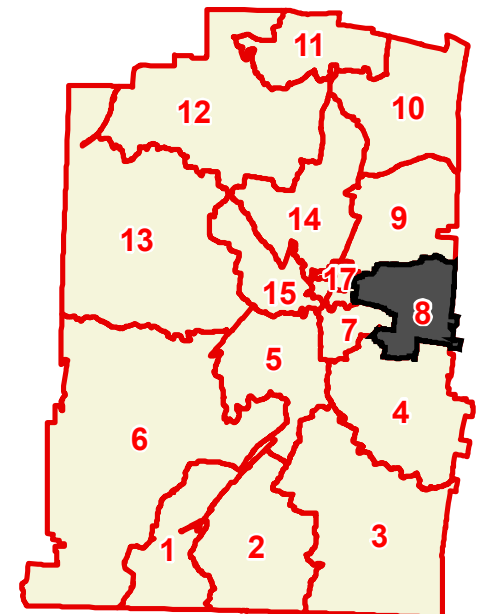

Lawrence County

County Commission District 8

- County Commission District
 - Interstates
 - U.S. Highway
 - State Highway
 - Local Roads
 - Railroads
 - Powerline
 - Creeks / Stream
 - Lakes / Rivers
 - Census Designated Place
- City, Town**
- Ethridge
 - Iron City
 - Lawrenceburg
 - Loretto
 - St. Joseph
 - County