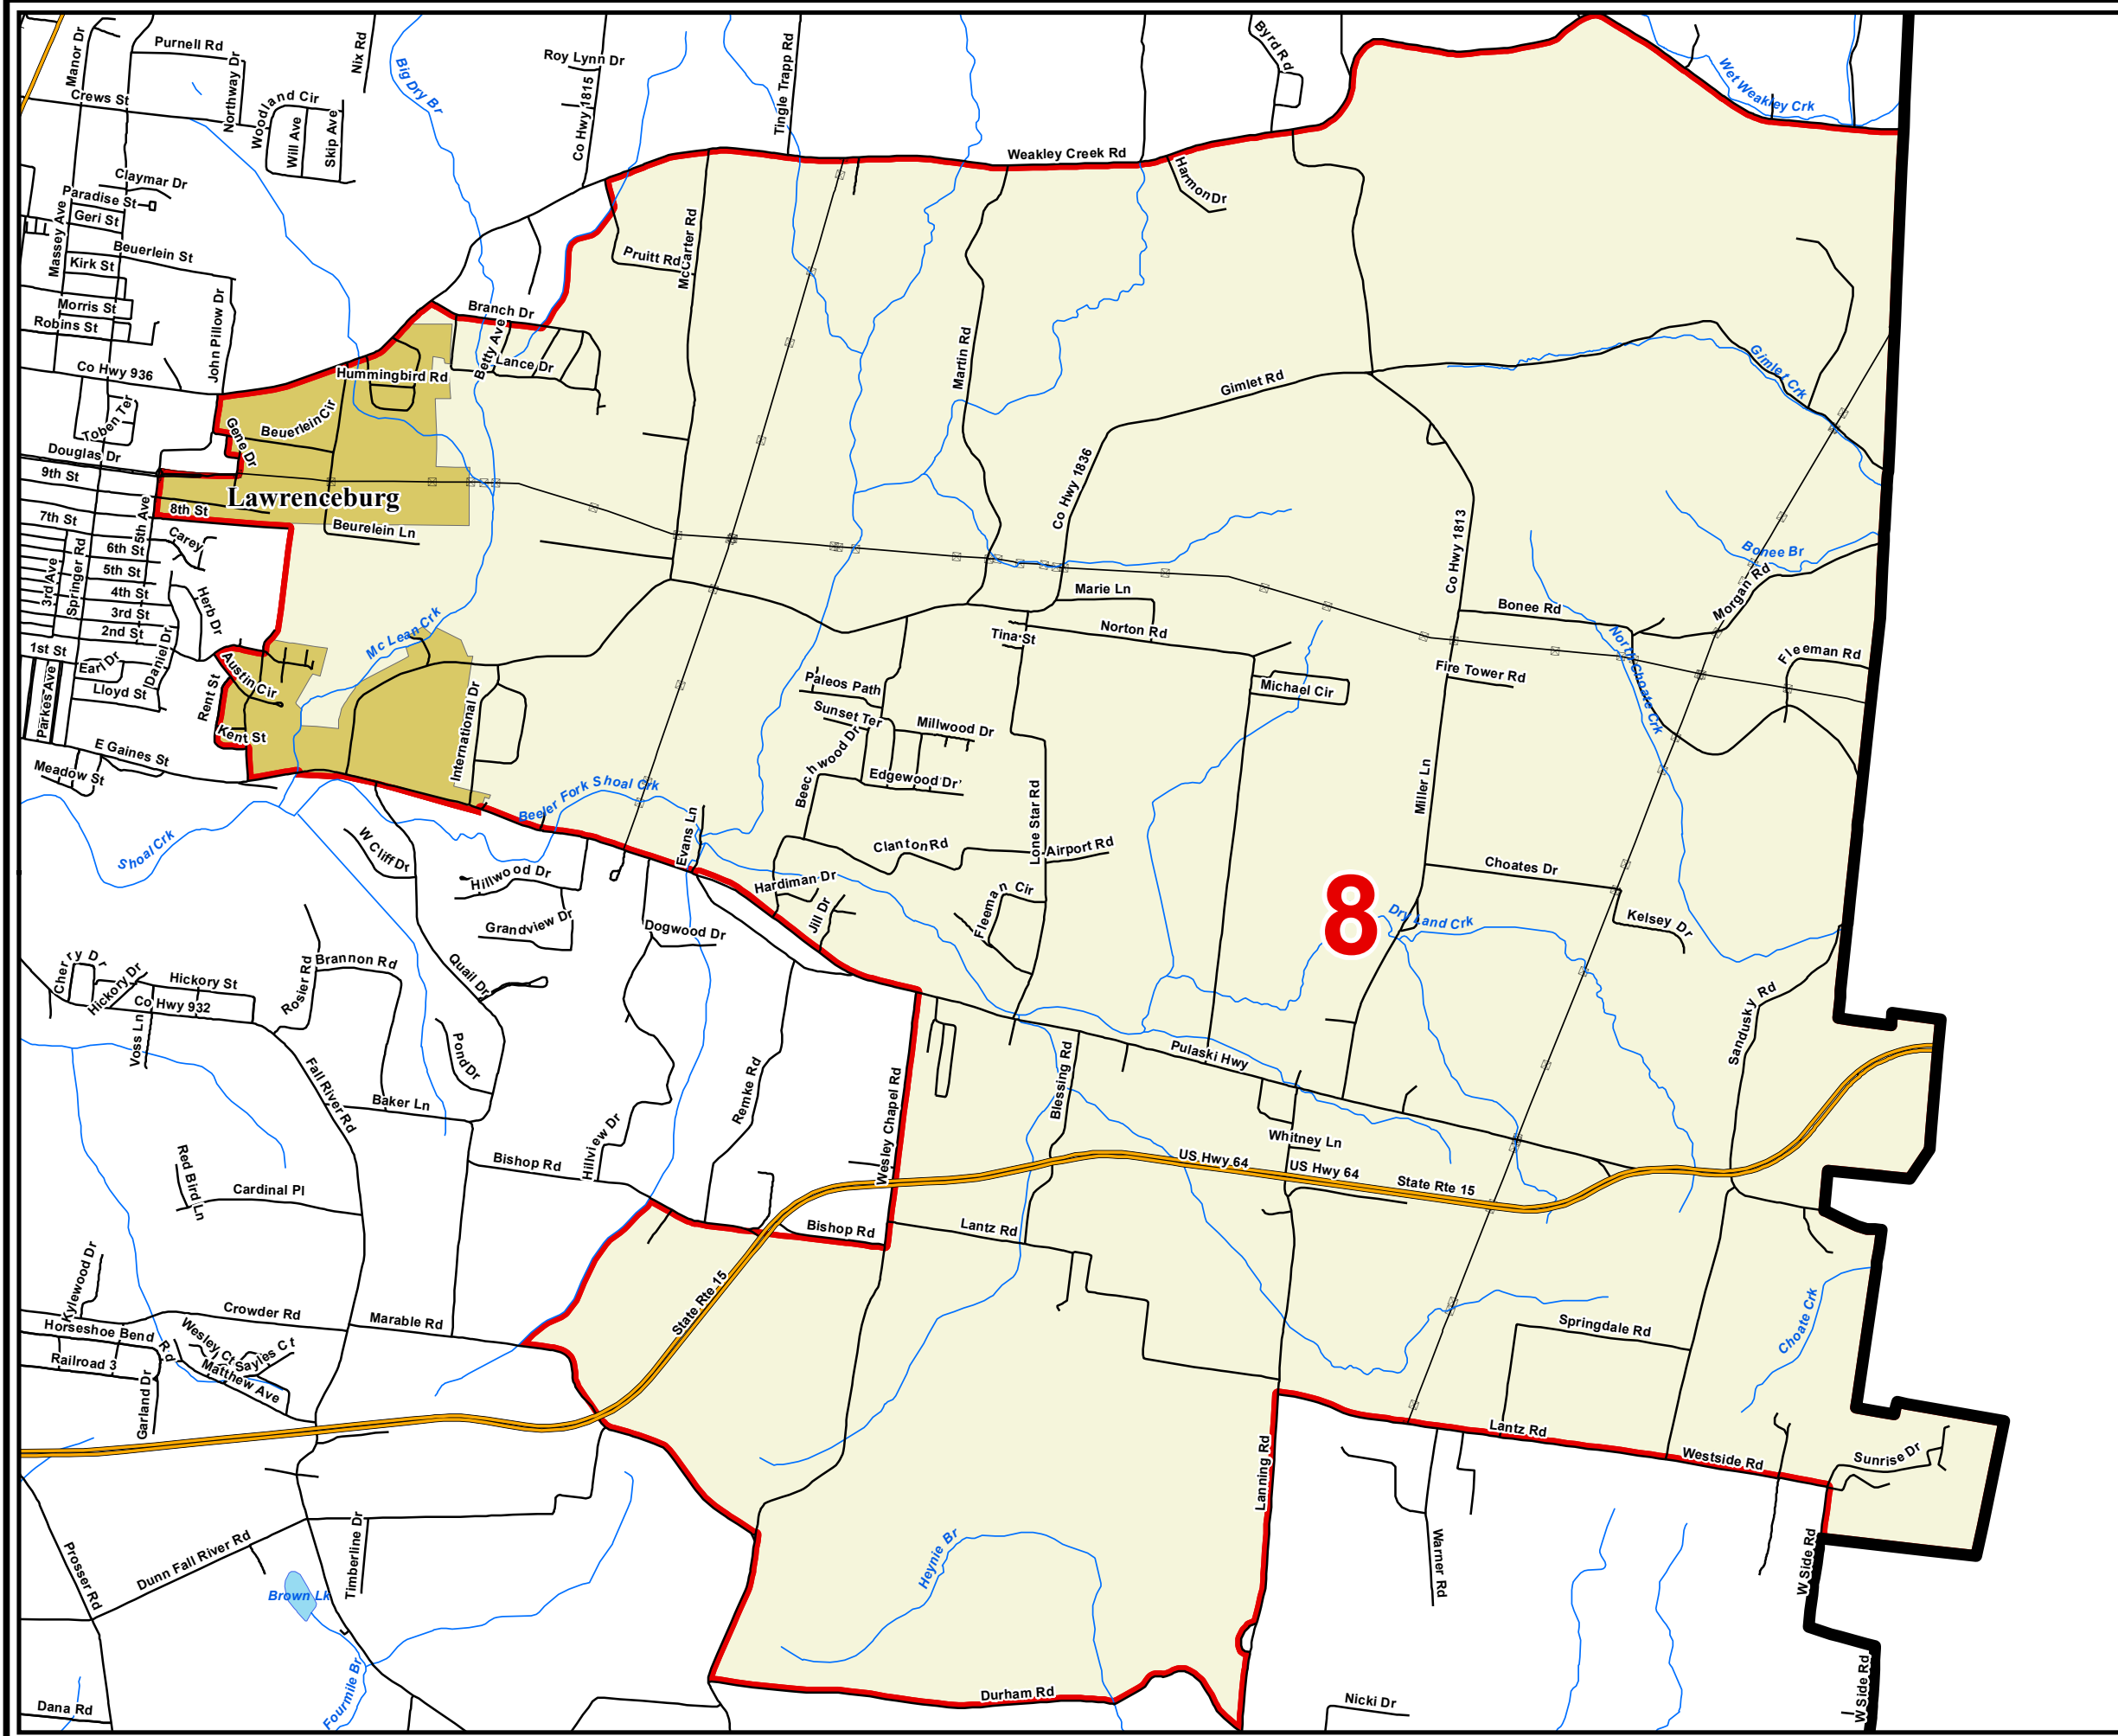

Lawrence County

County Commission District 8

- County Commission District
 - Interstates
 - U.S. Highway
 - State Highway
 - Local Roads
 - Railroads
 - Powerline
 - Creeks / Stream
 - Lakes / Rivers
 - Census Designated Place
- City, Town**
- Ethridge
 - Iron City
 - Lawrenceburg
 - Loretto
 - St. Joseph
 - County