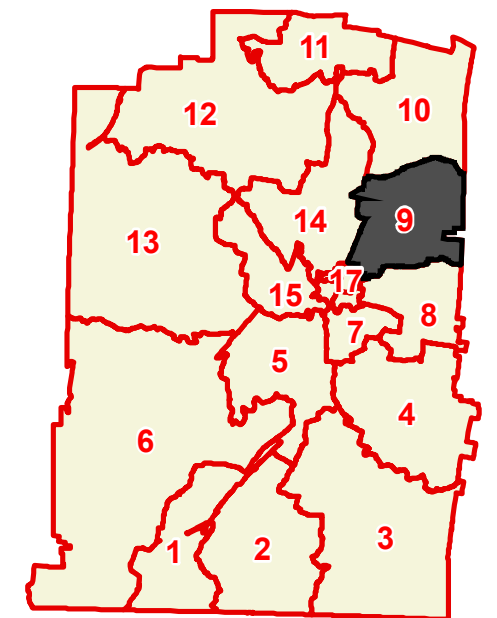

Lawrence County

County Commission District 9

- County Commission District
 - Interstates
 - U.S. Highway
 - State Highway
 - Local Roads
 - Railroads
 - Powerline
 - Creeks / Stream
 - Lakes / Rivers
 - Census Designated Place
- City, Town**
- Ethridge
 - Iron City
 - Lawrenceburg
 - Loretto
 - St. Joseph
 - County